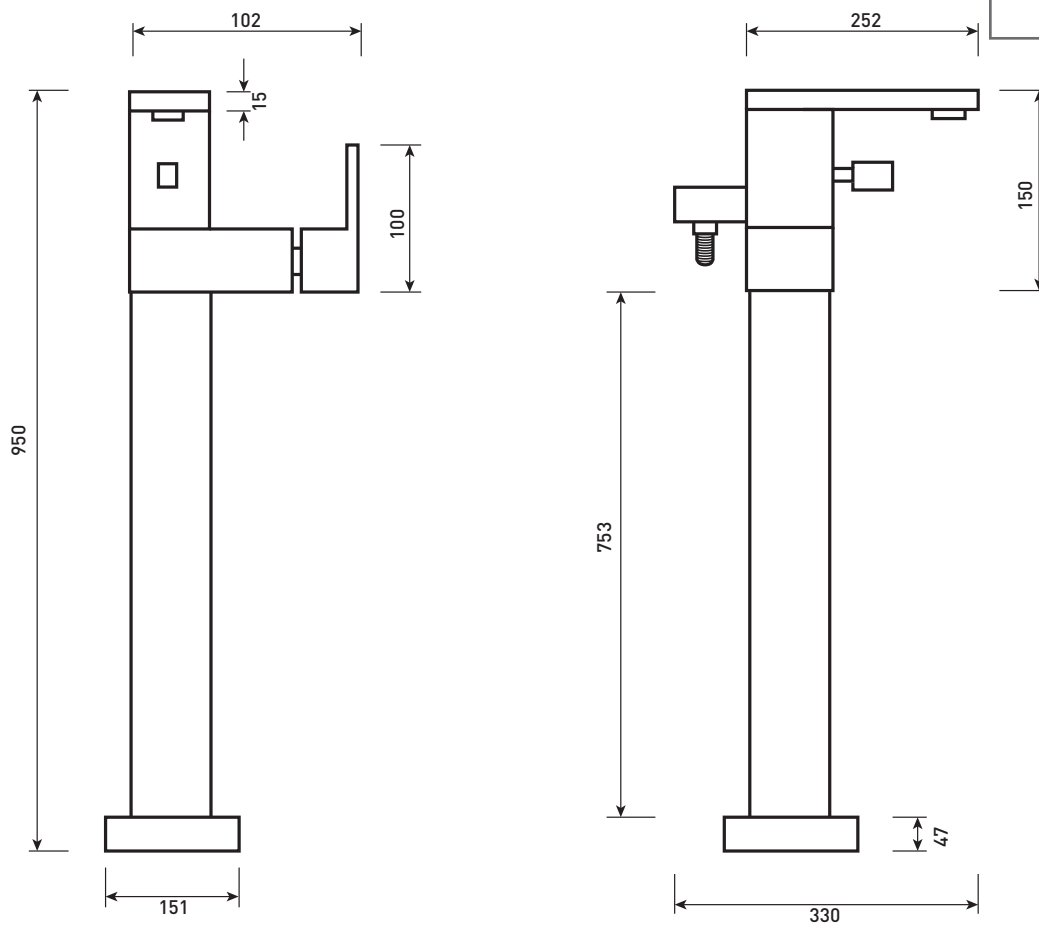

Phoenix

DESIGNED FOR YOU

Technical Data Sheet

Range: Brassware

Type: CU Series

Code: CU020

Version/Date: v1 06/16

Information:

Notes: Drawings may not be to scale. All dimensions in mm unless otherwise stated. Information correct at time of printing but subject to change at any time.