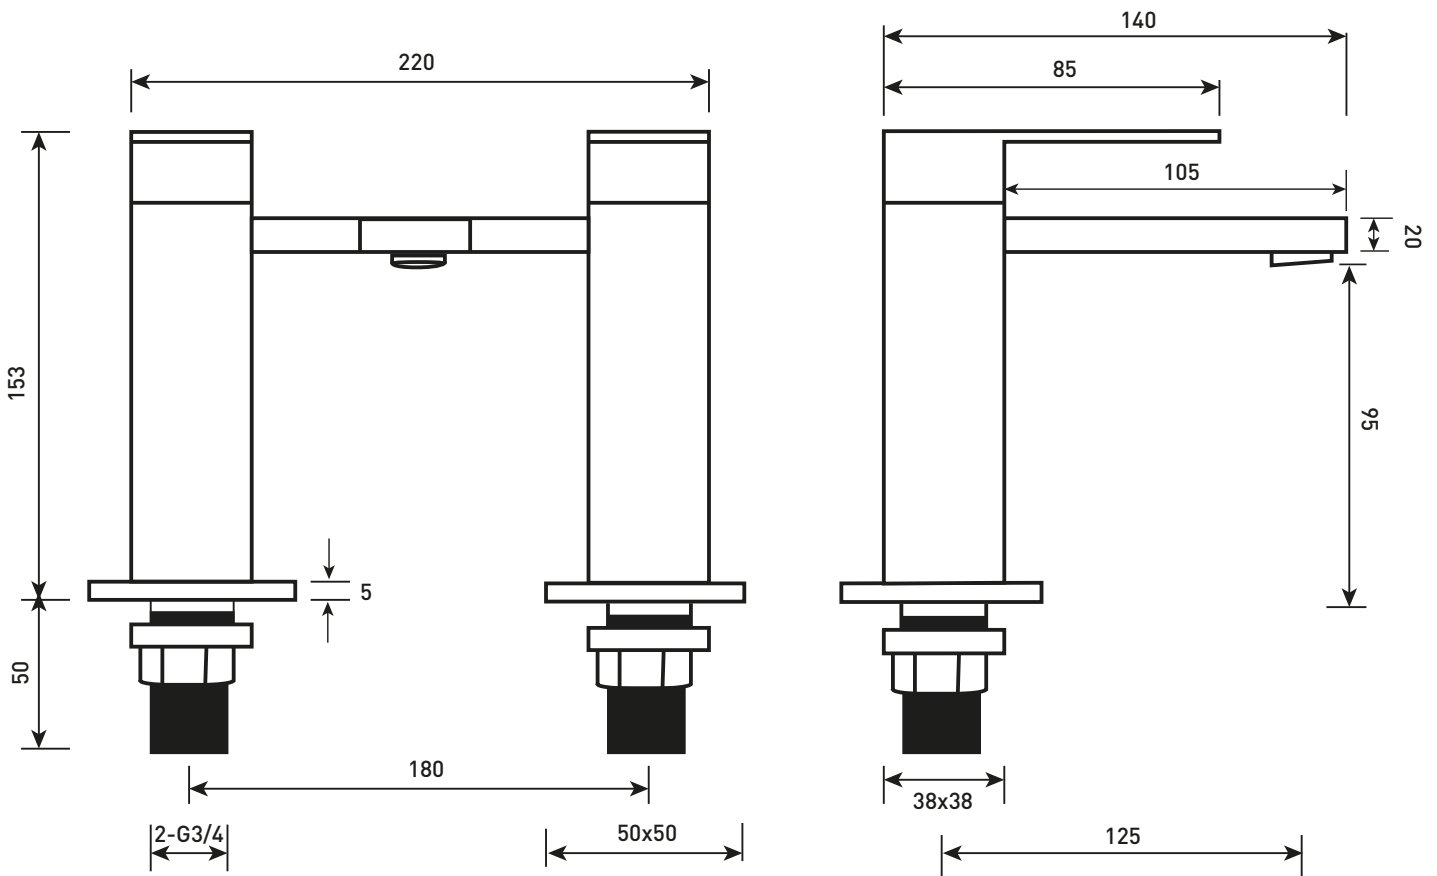

Phoenix

DESIGNED FOR YOU

Technical Data Sheet

Range: Brassware
 Type: CU Series
 Code: CU013
 Version/Date: v3 07/18

Information:

0.2Bar(L/min)	0.5Bar(L/min)	1Bar(L/min)	2Bar(L/min)	3Bar(L/min)
16.3	25.5	36.2		

Notes: Drawings may not be to scale. All dimensions in mm unless otherwise stated. Information correct at time of printing but subject to change at any time.