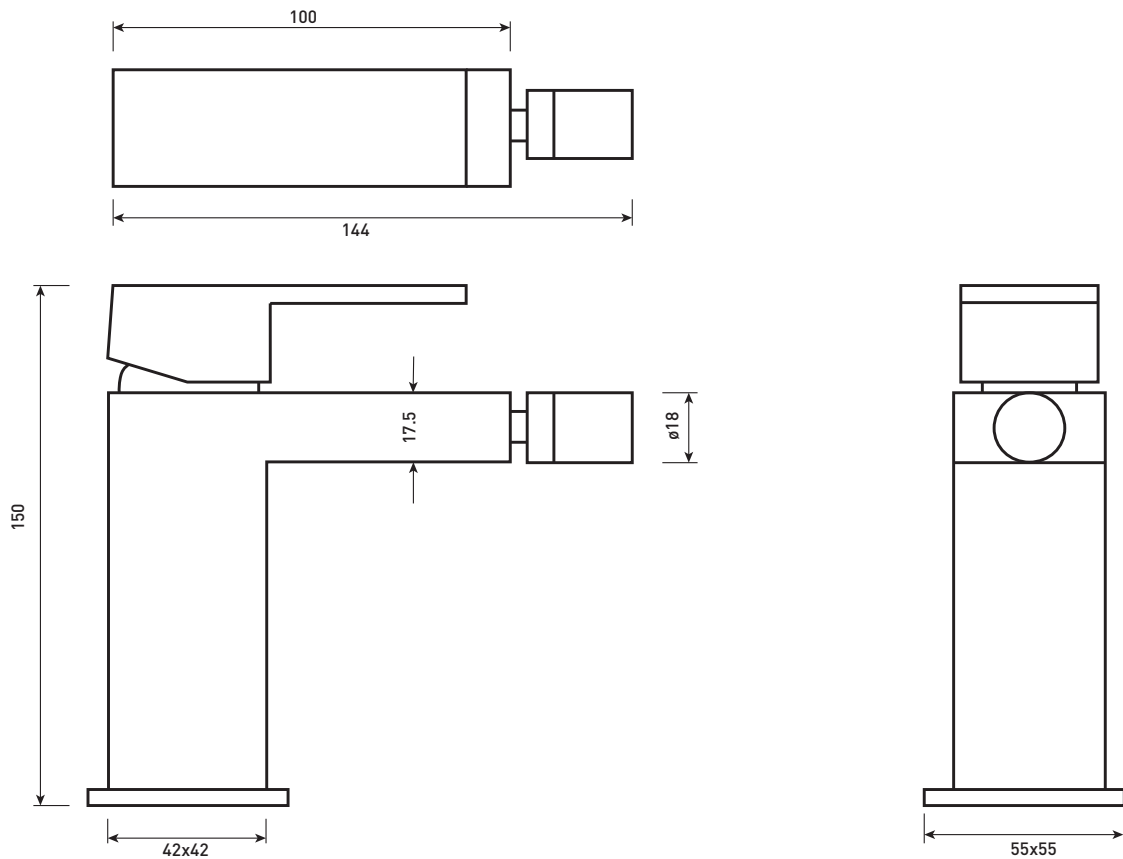

Phoenix

DESIGNED FOR YOU

Technical Data Sheet

Range: Brassware

Type: CU Series

Code: CU011

Version/Date: v1 06/16

Information:

Notes: Drawings may not be to scale. All dimensions in mm unless otherwise stated. Information correct at time of printing but subject to change at any time.