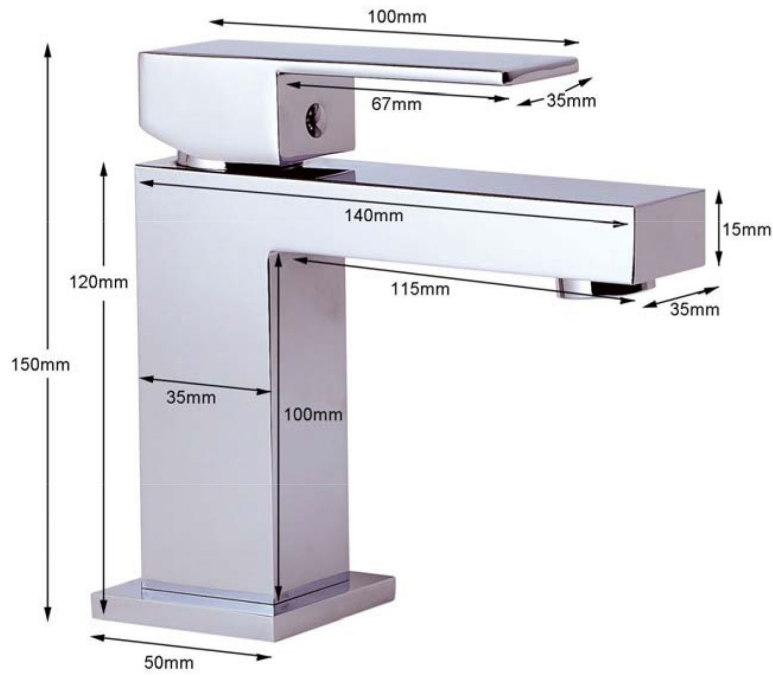

Phoenix

DESIGNED FOR YOU

Technical Data Sheet

Range: Brassware
 Type: CU Basin Mono
 Code: CU009
 Version/Date: v2 09/16

Information:

0.2Bar(L/min)	0.5Bar(L/min)	1Bar(L/min)	2Bar(L/min)	3Bar(L/min)
3.4	5.1	7.5	10.5	12