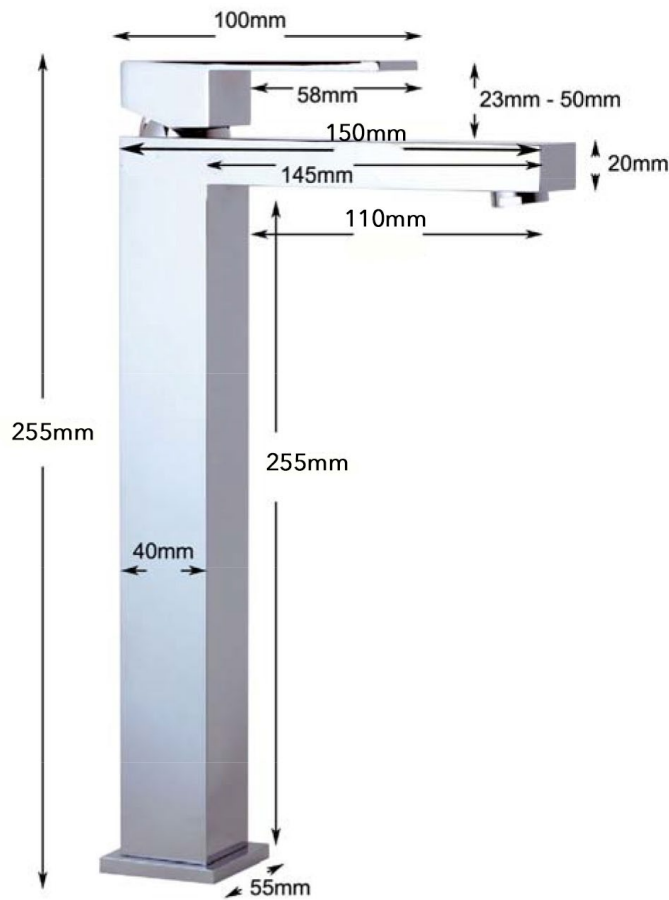

# Phoenix

DESIGNED FOR YOU

Technical Data Sheet

Range: Brassware  
Type: CU Tall Basin Mono Mixer  
Code: CU005  
Version/Date: v3 12/18

Notes: Drawings may not be to scale. All dimensions in mm unless otherwise stated. Information correct at time of printing but subject to change at any time.