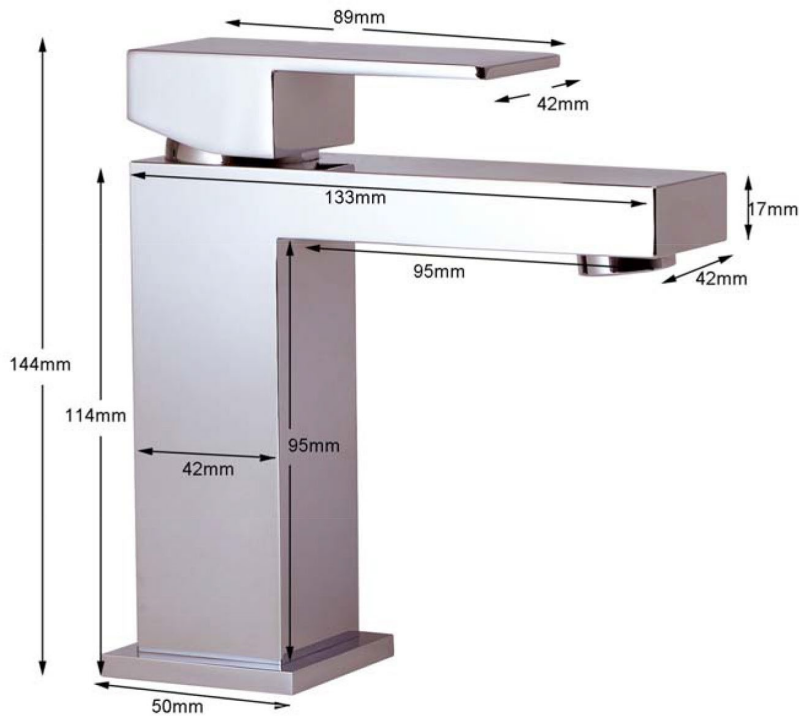

Phoenix

DESIGNED FOR YOU

Technical Data Sheet

Range: Brassware
 Type: CU Mini Basin Mono
 Code: CU004
 Version/Date: v1 09/16

Information:

0.2Bar(L/min)	0.5Bar(L/min)	1Bar(L/min)	2Bar(L/min)	3Bar(L/min)
5.6	8.6	12.3	16.8	20.3