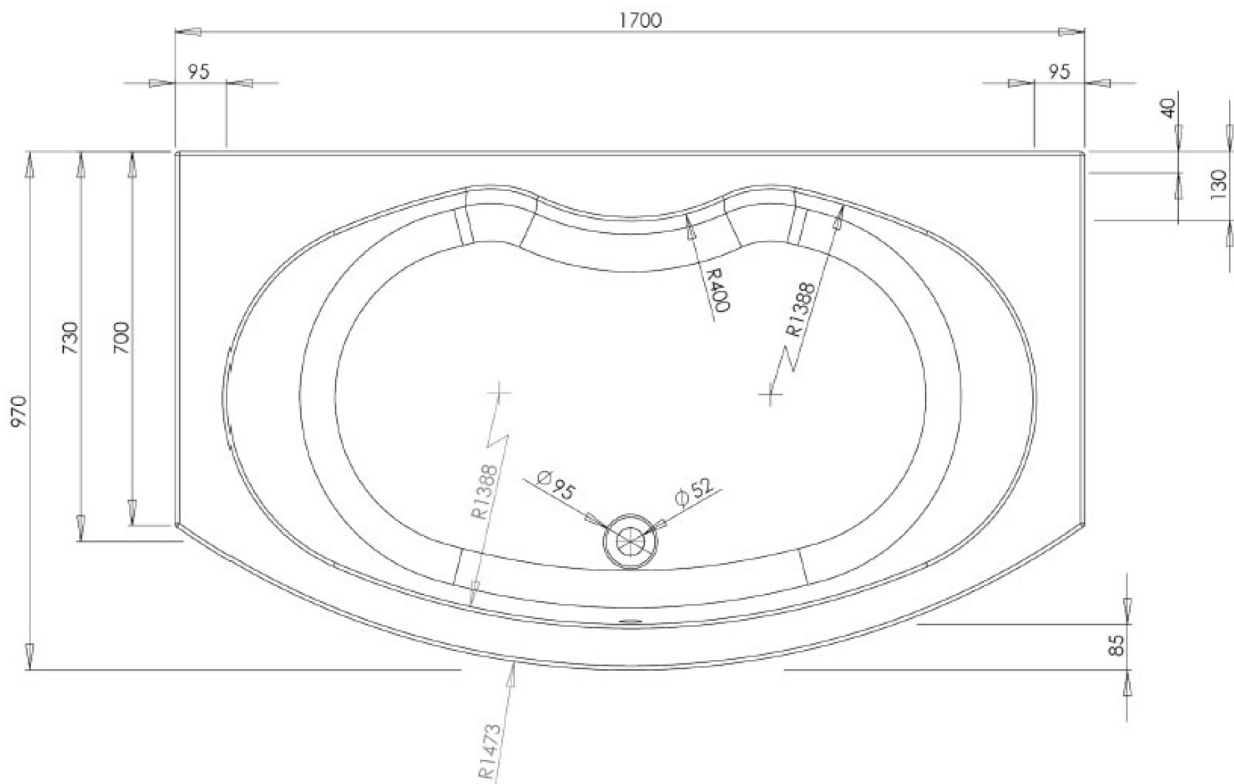

Phoenix

DESIGNED FOR YOU

Technical Data Sheet

Range: Luxury Bathing
 Type: Corsica/Napoli
 Code: BH021 BH034 BH020
 Version/Date: v3 06/20

Information:

Capacity 275L. Corsica (BH021) is not supplied with Shower Screen.

Napoli overall height (inc screen) is 206cm.

Guarantee/Aftercare: During installation extra care must be taken to avoid damaging the fittings. We provide a guarantee against faulty manufacture or materials (excluding serviceable parts), providing they have been installed, cared for and used in accordance with our instructions and good plumbing practice. All products installed in a commercial environment carry a 12 month guarantee. We cannot be held responsible for the use of incorrect dimensions shown for first fix without the actual products on site.

In line with the CE standards for this type of product, there may be a manufacturers tolerance of approximately +/- 2% on the overall dimensions and finish on these products. As per our terms and conditions of guarantee, we cannot be held responsible for the use of dimensions shown for first fix without the actual products on site. All dimensions stated are nominal and are subject to manufacturing tolerances.

Notes: Drawings may not be to scale. All dimensions in mm unless otherwise stated. Information correct at time of printing but subject to change at any time.