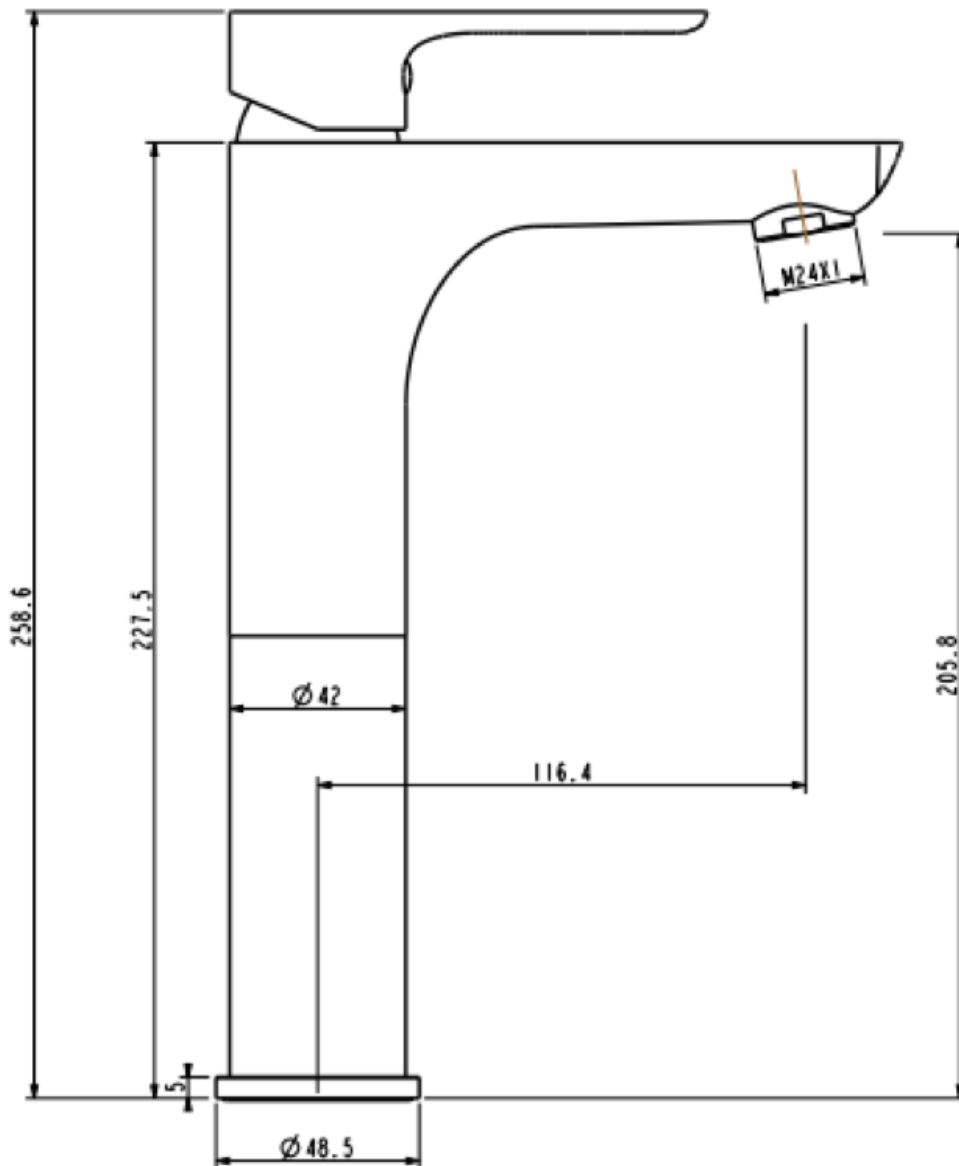

Phoenix

DESIGNED FOR YOU

Technical Data Sheet

Range: Brassware - Bella

Type: Tall Basin Mono Mixer

Code: BE005

Version/Date: v1 11/16

Information:

Notes: Drawings may not be to scale. All dimensions in mm unless otherwise stated. Information correct at time of printing but subject to change at any time.