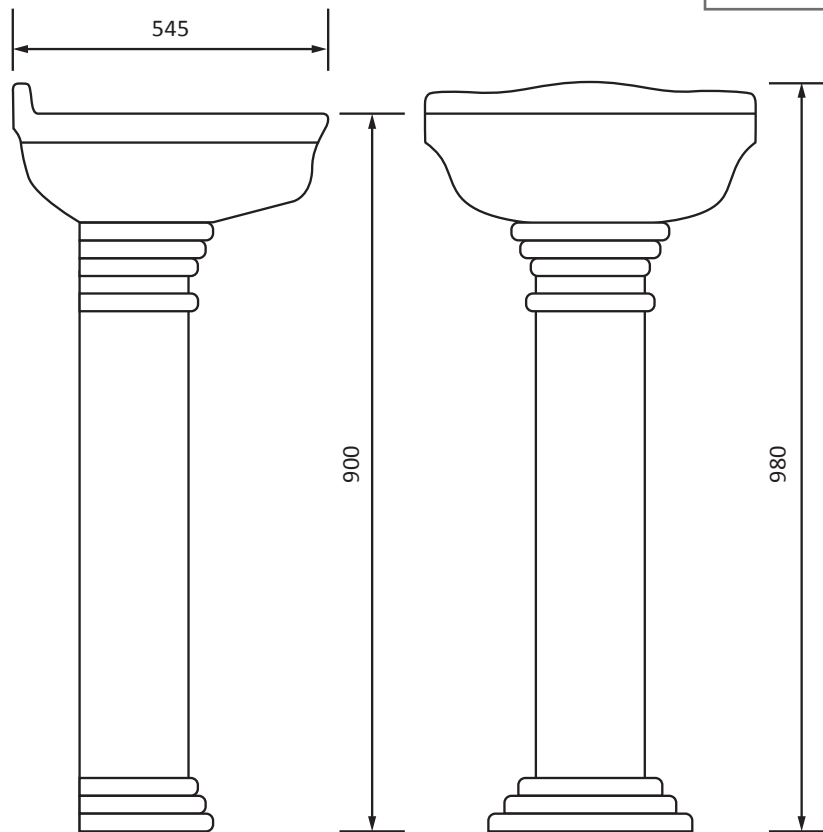

Phoenix

DESIGNED FOR YOU

Technical Data Sheet

Range: Sanitaryware
Type: Balmoral 1 Hole Round Basin and Pedestal
Code: BA054R
Version/Date: v3 03/20

Information:

Guarantee/Aftercare: During installation extra care must be taken to avoid damaging the fittings. We provide a guarantee against faulty manufacture or materials (excluding serviceable parts), providing they have been installed, cared for and used in accordance with our instructions and good plumbing practice. All products installed in a commercial environment carry a 12 month guarantee. We cannot be held responsible for the use of incorrect dimensions shown for first fix without the actual products on site.

In line with the CE standards for this type of product, there may be a manufacturers tolerance of approximately +/- 2% on the overall dimensions and finish on these products. As per our terms and conditions of guarantee, we cannot be held responsible for the use of dimensions shown for first fix without the actual products on site. All dimensions stated are nominal and are subject to manufacturing tolerances.

Notes: Drawings may not be to scale. All dimensions in mm unless otherwise stated. Information correct at time of printing but subject to change at any time.