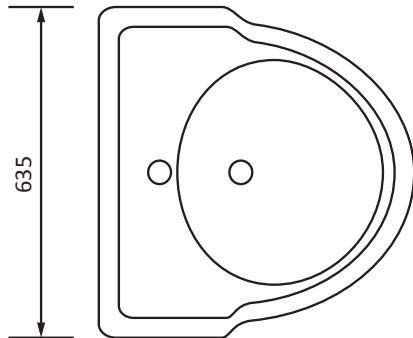

Phoenix

DESIGNED FOR YOU

Technical Data Sheet

Range: Sanitaryware
Type: Balmoral 1 Hole Round Basin and Pedestal
Code: BA054R
Version/Date: v3 03/20

Information:

Guarantee/Aftercare: During installation extra care must be taken to avoid damaging the fittings. We provide a guarantee against faulty manufacture or materials (excluding serviceable parts), providing they have been installed, cared for and used in accordance with our instructions and good plumbing practice. All products installed in a commercial environment carry a 12 month guarantee. We cannot be held responsible for the use of incorrect dimensions shown for first fix without the actual products on site.

In line with the CE standards for this type of product, there may be a manufacturers tolerance of approximately +/- 2% on the overall dimensions and finish on these products. As per our terms and conditions of guarantee, we cannot be held responsible for the use of dimensions shown for first fix without the actual products on site. All dimensions stated are nominal and are subject to manufacturing tolerances.

Notes: Drawings may not be to scale. All dimensions in mm unless otherwise stated. Information correct at time of printing but subject to change at any time.