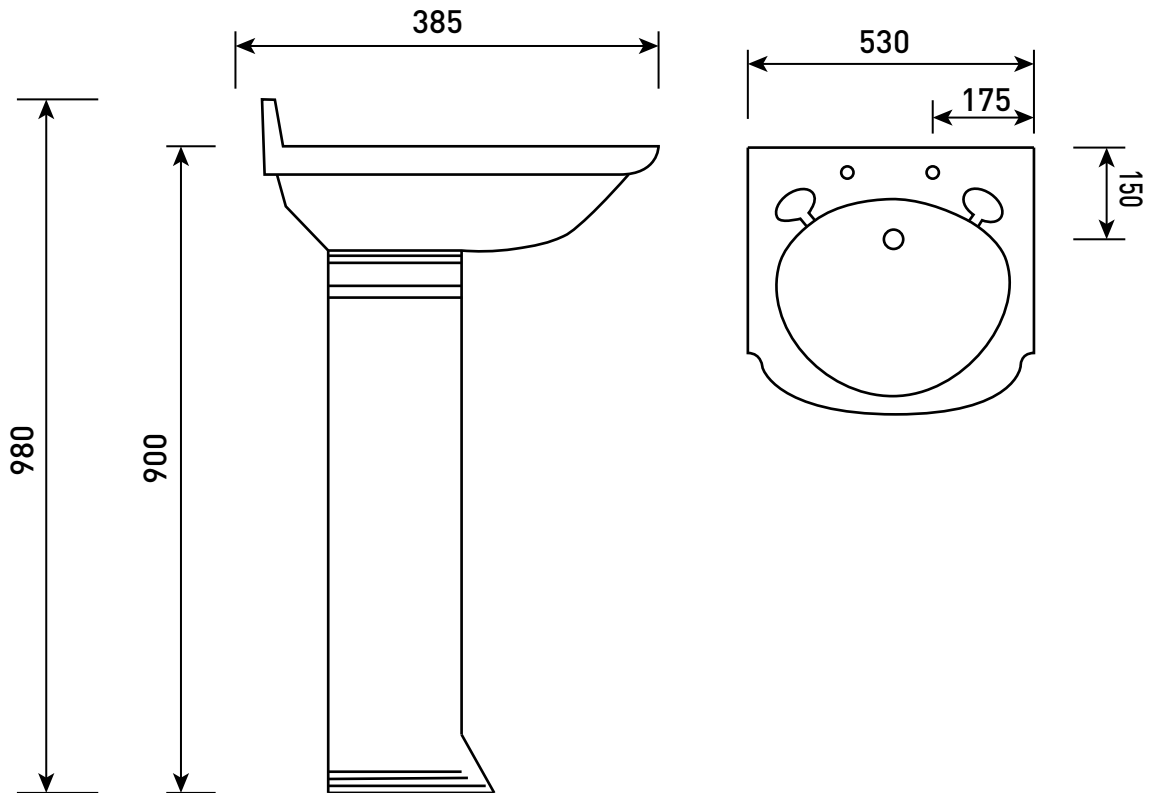

Phoenix

DESIGNED FOR YOU

Technical Data Sheet

Range:	Sanitaryware
Type:	Balmoral 2 Hole Round Basin & Pedestal
Code:	BA051R
Version/Date:	v3 03/20

Information:
Available as 2 tap hole only

Guarantee/Aftercare: During installation extra care must be taken to avoid damaging the fittings. We provide a guarantee against faulty manufacture or materials (excluding serviceable parts), providing they have been installed, cared for and used in accordance with our instructions and good plumbing practice. All products installed in a commercial environment carry a 12 month guarantee. We cannot be held responsible for the use of incorrect dimensions shown for first fix without the actual products on site.
In line with the CE standards for this type of product, there may be a manufacturers tolerance of approximately +/- 2% on the overall dimensions and finish on these products. As per our terms and conditions of guarantee, we cannot be held responsible for the use of dimensions shown for first fix without the actual products on site. All dimensions stated are nominal and are subject to manufacturing tolerances.

Notes: Drawings may not be to scale. All dimensions in mm unless otherwise stated. Information correct at time of printing but subject to change at any time.