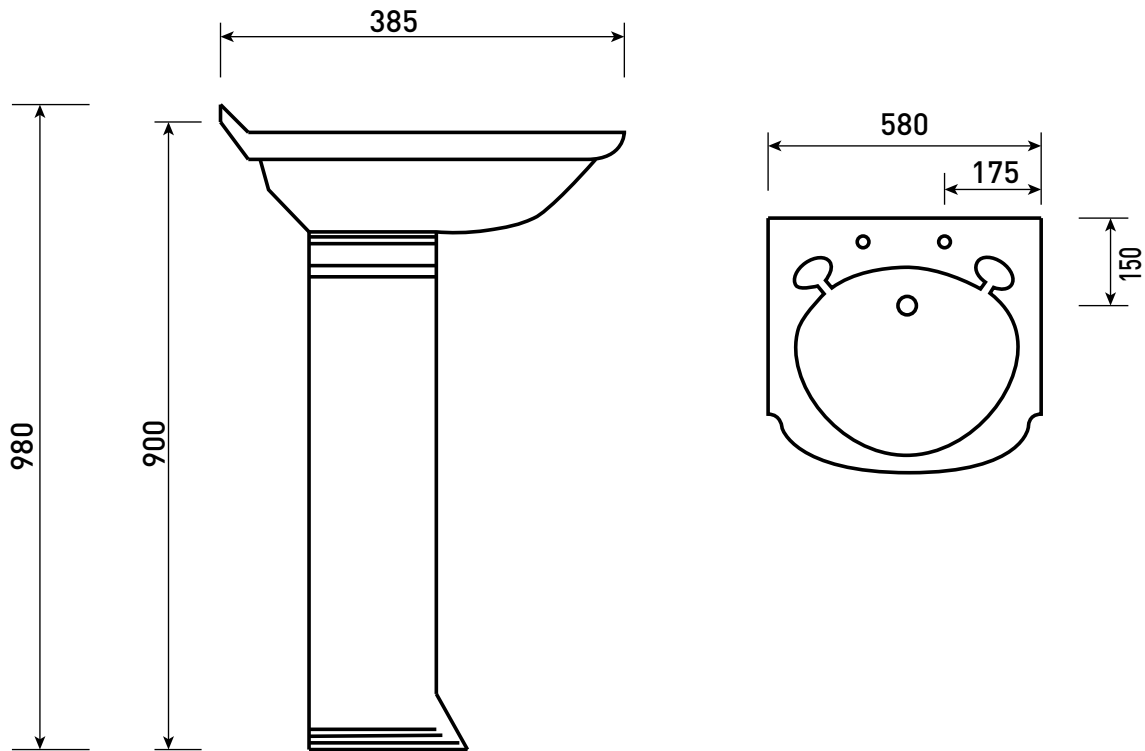

# Phoenix

DESIGNED FOR YOU

---

Technical Data Sheet

Range:	Sanitaryware
Type:	Balmoral Round Medium Basin and Pedestal
Code:	BA050R
Version/Date:	v5 03/20

In line with the CE standards for this type of product, there may be a manufacturers tolerance of approximately +/- 2% on the overall dimensions and finish on these products. As per our terms and conditions of guarantee, we cannot be held responsible for the use of dimensions shown for first fix without the actual products on site. All dimensions stated are nominal and are subject to manufacturing tolerances.

Notes: Drawings may not be to scale. All dimensions in mm unless otherwise stated. Information correct at time of printing but subject to change at any time.