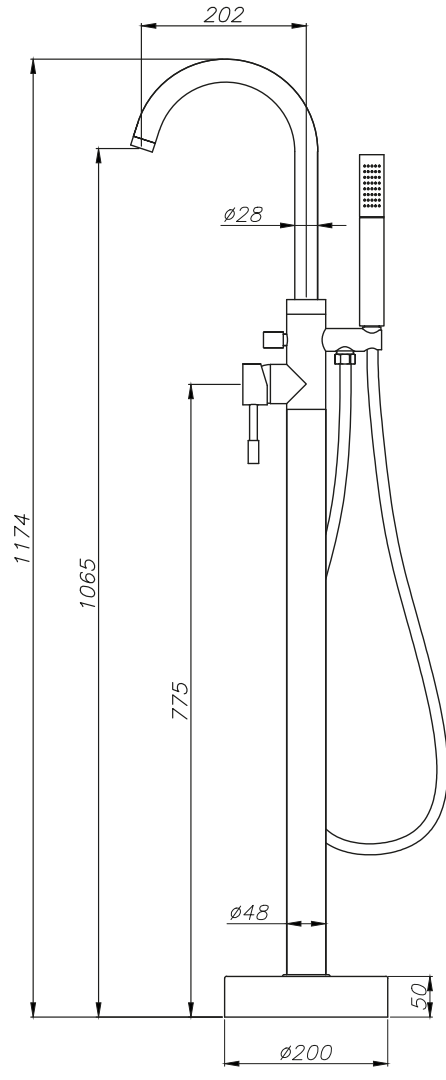

Phoenix

DESIGNED FOR YOU

Technical Data Sheet

Range:	Brassware
Type:	AR Freestanding Mono Bath Shower Mixer
Code:	AR020
Version/Date:	v2 08/18

Information:

0.2Bar(L/min)	0.5Bar(L/min)	1Bar(L/min)	2Bar(L/min)	3Bar(L/min)
6.4	9.8	14.5	19.9	24.1

Notes: Drawings may not be to scale. All dimensions in mm unless otherwise stated. Information correct at time of printing but subject to change at any time.