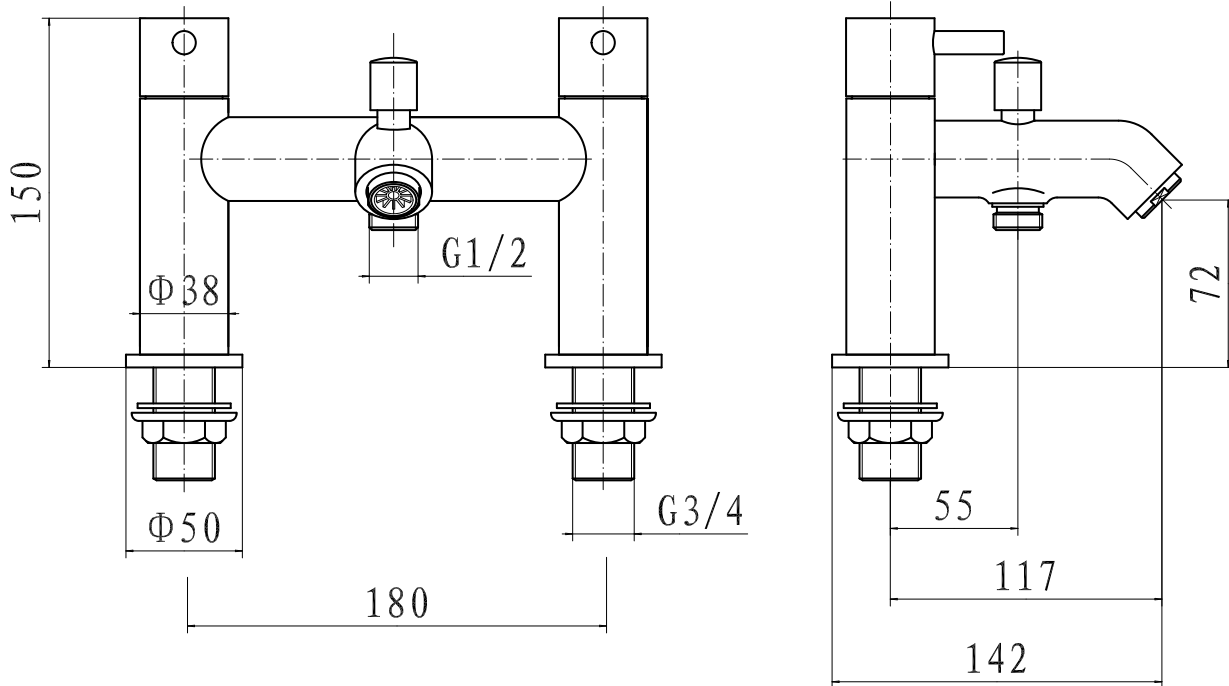

Phoenix

DESIGNED FOR YOU

Technical Data Sheet

Range: Brassware

Type: AR Bath Shower Mixer

Code: AR019

Version/Date: v4 10/19

Information:

Notes: Drawings may not be to scale. All dimensions in mm unless otherwise stated. Information correct at time of printing but subject to change at any time.