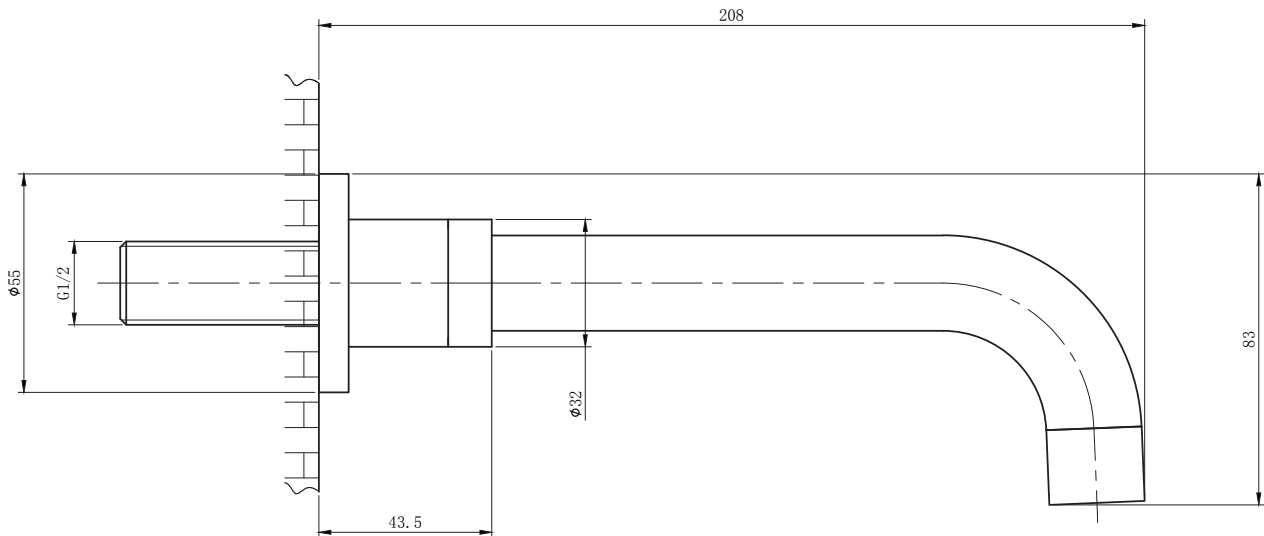

# Phoenix

DESIGNED FOR YOU

Technical Data Sheet

Range: Brassware  
Type: AR Wall Bath Spout  
Code: AR012  
Version/Date: v1 01/16

Notes: Drawings may not be to scale. All dimensions in mm unless otherwise stated. Information correct at time of printing but subject to change at any time.