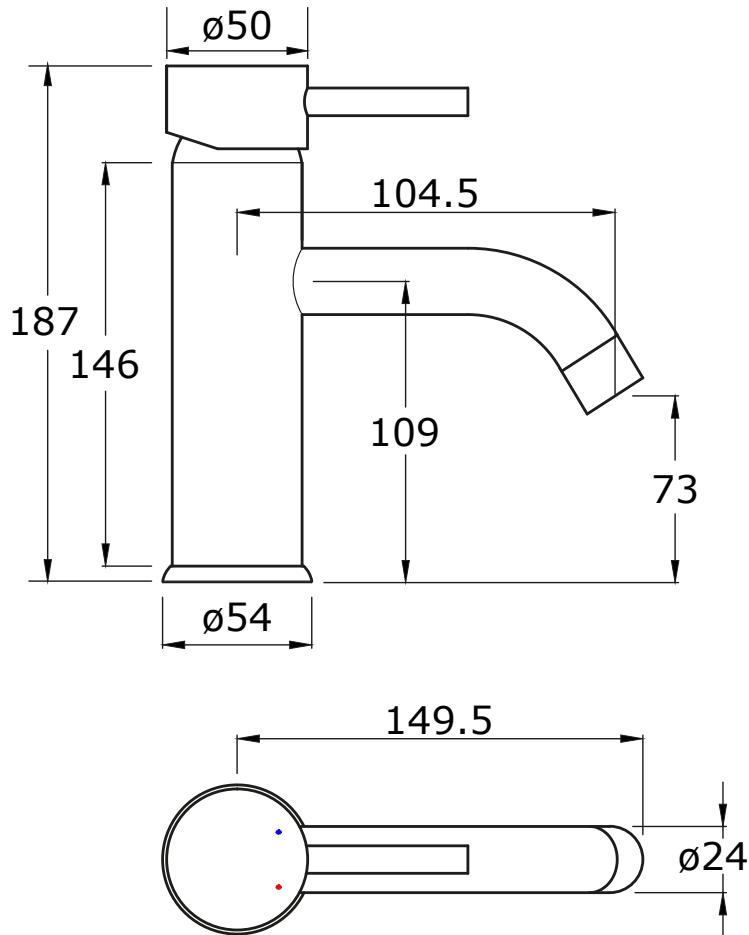

Phoenix

DESIGNED FOR YOU

Technical Data Sheet

Range: Brassware

Type: AR Basin Mono

Code: AR009

Version/Date: v4 04/18

Information:

0.2Bar(L/min)	0.5Bar(L/min)	1Bar(L/min)	2Bar(L/min)	3Bar(L/min)
5	7.7	10.5	14.2	17.4

Finishes:

Guarantee/Aftercare: During installation extra care must be taken to avoid damaging the fittings. We provide a guarantee against faulty manufacture or materials (excluding serviceable parts), providing they have been installed, cared for and used in accordance with our instructions and good plumbing practice. All products installed in a commercial environment carry a 12 month guarantee. We cannot be held responsible for the use of incorrect dimensions shown for first fix without the actual products on site. All dimensions stated are nominal and are subject to manufacturing tolerances.

Notes: Drawings may not be to scale. All dimensions in mm unless otherwise stated. Information correct at time of printing but subject to change at any time.