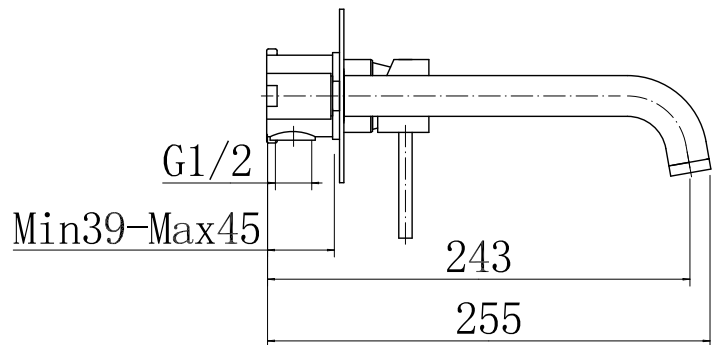

Phoenix

DESIGNED FOR YOU

Technical Data Sheet

Range: Brassware

Type: Aria 2 Hole Wall Basin Mixer

Code: AR007

Version/Date: v3 08/18

Information:

Backplate size: 200mm x 80mm

0.2Bar(L/min)	0.5Bar(L/min)	1Bar(L/min)	2Bar(L/min)	3Bar(L/min)
5.2	8	11.7	16.5	20

Finishes:

Chrome

Guarantee/Aftercare: During installation extra care must be taken to avoid damaging the fittings. We provide a guarantee against faulty manufacture or materials (excluding serviceable parts), providing they have been installed, cared for and used in accordance with our instructions and good plumbing practice. We recommend that all brassware is installed to allow access to serviceable parts as we cannot accept responsibility in the event that access is required.

Notes: Drawings may not be to scale. All dimensions in mm unless otherwise stated. Information correct at time of printing but subject to change at any time.