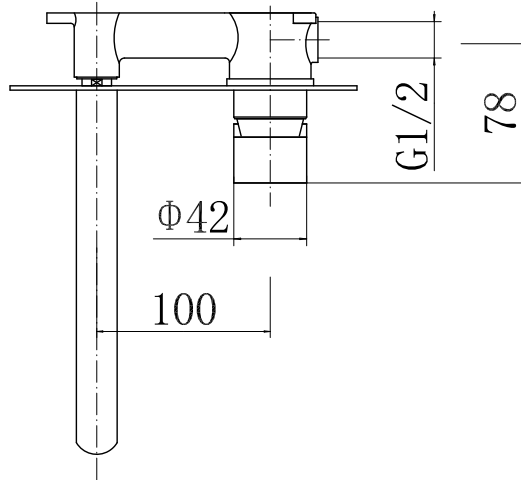

Phoenix

DESIGNED FOR YOU

Technical Data Sheet

Range: Brassware

Type: Aria 2 Hole Wall Basin Mixer

Code: AR007

Version/Date: v3 08/18

Information:

Backplate size: 200mm x 80mm

0.2Bar(L/min)	0.5Bar(L/min)	1Bar(L/min)	2Bar(L/min)	3Bar(L/min)
5.2	8	11.7	16.5	20

Finishes:

Chrome

Guarantee/Aftercare: During installation extra care must be taken to avoid damaging the fittings. We provide a guarantee against faulty manufacture or materials (excluding serviceable parts), providing they have been installed, cared for and used in accordance with our instructions and good plumbing practice. We recommend that all brassware is installed to allow access to serviceable parts as we cannot accept responsibility in the event that access is required.

Notes: Drawings may not be to scale. All dimensions in mm unless otherwise stated. Information correct at time of printing but subject to change at any time.