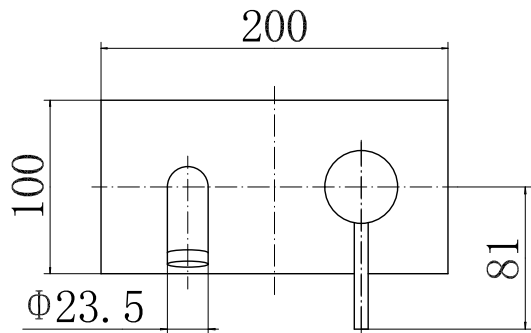

Phoenix

DESIGNED FOR YOU

Technical Data Sheet

Range: Brassware

Type: Aria 2 Hole Wall Basin Mixer

Code: AR007

Version/Date: v3 08/18

Information:

Backplate size: 200mm x 80mm

0.2Bar(L/min)	0.5Bar(L/min)	1Bar(L/min)	2Bar(L/min)	3Bar(L/min)
5.2	8	11.7	16.5	20

Finishes:

Chrome

Guarantee/Aftercare: During installation extra care must be taken to avoid damaging the fittings. We provide a guarantee against faulty manufacture or materials (excluding serviceable parts), providing they have been installed, cared for and used in accordance with our instructions and good plumbing practice. We recommend that all brassware is installed to allow access to serviceable parts as we cannot accept responsibility in the event that access is required.

Notes: Drawings may not be to scale. All dimensions in mm unless otherwise stated. Information correct at time of printing but subject to change at any time.