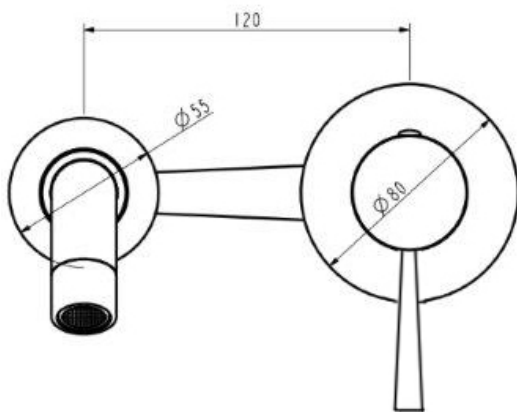

Phoenix

DESIGNED FOR YOU

Technical Data Sheet

Range: Brassware

Type: Aria 2 Hole Wall Basin Mixer

Code: AR006

Version/Date: v3 07/19

Information:

Notes: Drawings may not be to scale. All dimensions in mm unless otherwise stated. Information correct at time of printing but subject to change at any time.