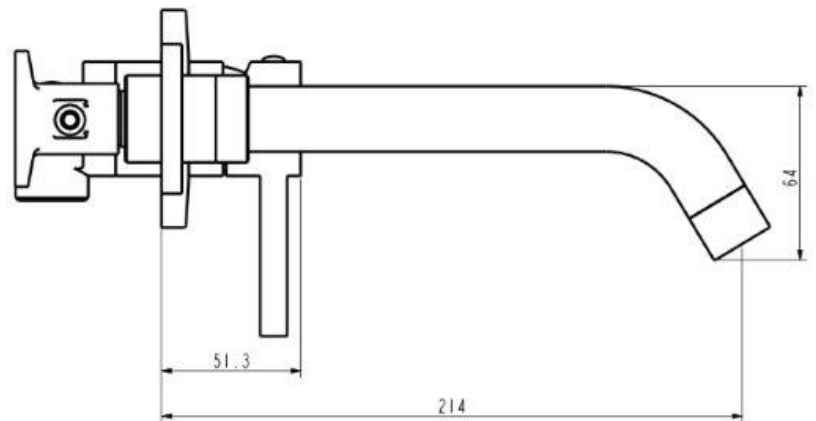

Phoenix

DESIGNED FOR YOU

Technical Data Sheet

Range: Brassware

Type: Aria 2 Hole Wall Basin Mixer

Code: AR006

Version/Date: v3 07/19

Information:

Notes: Drawings may not be to scale. All dimensions in mm unless otherwise stated. Information correct at time of printing but subject to change at any time.