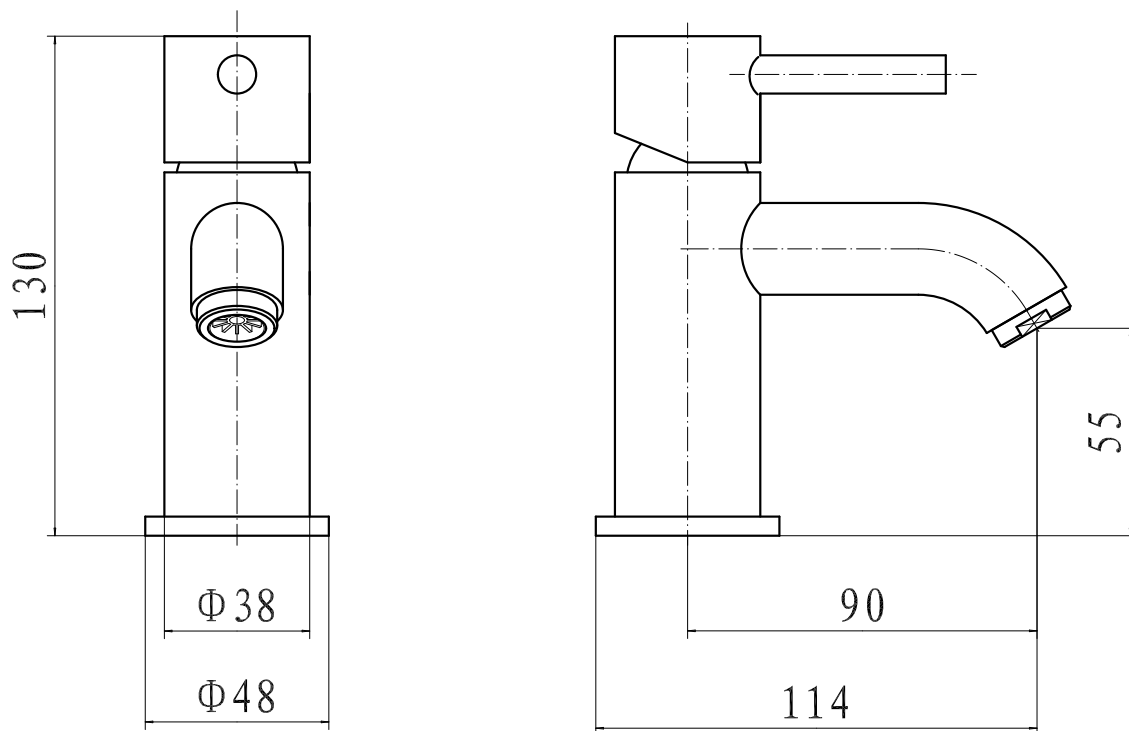

# Phoenix

DESIGNED FOR YOU

Technical Data Sheet

Range: Brassware

Type: AR Mini Basin Mono Mixer

Code: AR004

Version/Date: v2 08/18

Notes: Drawings may not be to scale. All dimensions in mm unless otherwise stated. Information correct at time of printing but subject to change at any time.