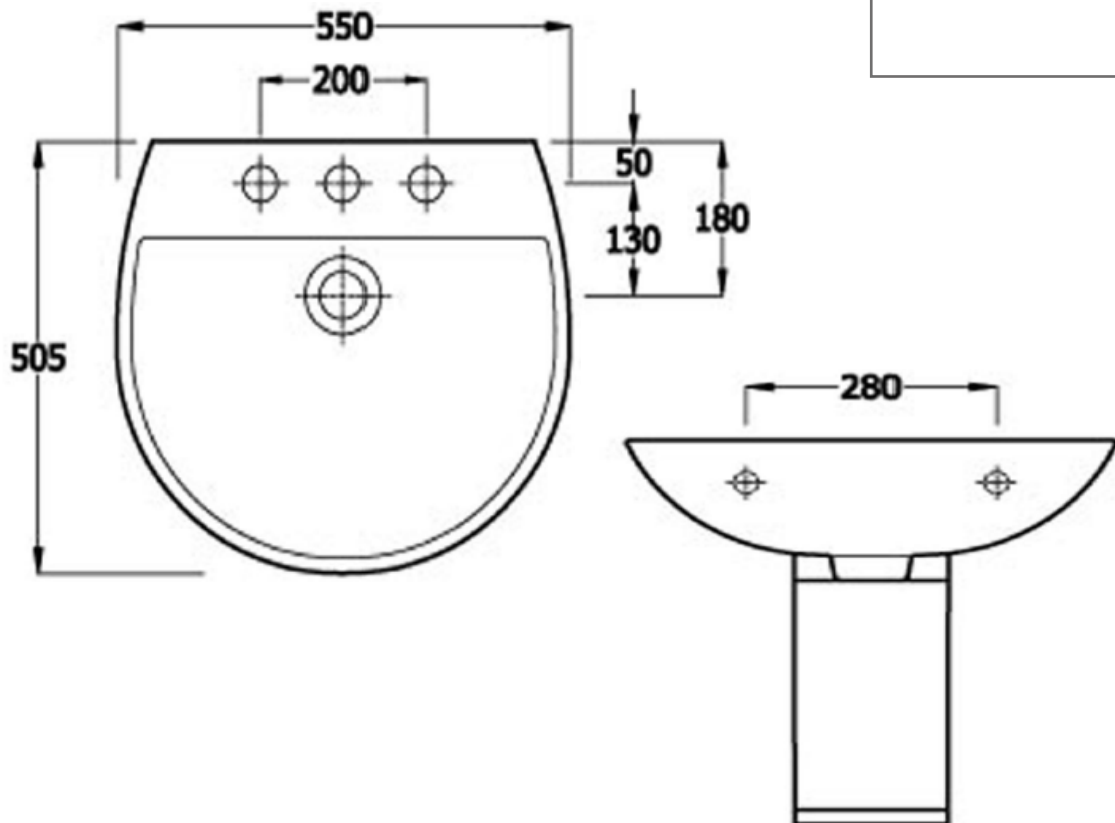

# Phoenix

DESIGNED FOR YOU

Technical Data Sheet

Range: Sanitaryware

Type: Amore Basin & Semi Pedestal

Code: AM060

Version/Date: v2 03/20

In line with the CE standards for this type of product, there may be a manufacturers tolerance of approximately +/- 2% on the overall dimensions and finish on these products. As per our terms and conditions of guarantee, we cannot be held responsible for the use of dimensions shown for first fix without the actual products on site. All dimensions stated are nominal and are subject to manufacturing tolerances.

Notes: Drawings may not be to scale. All dimensions in mm unless otherwise stated. Information correct at time of printing but subject to change at any time.