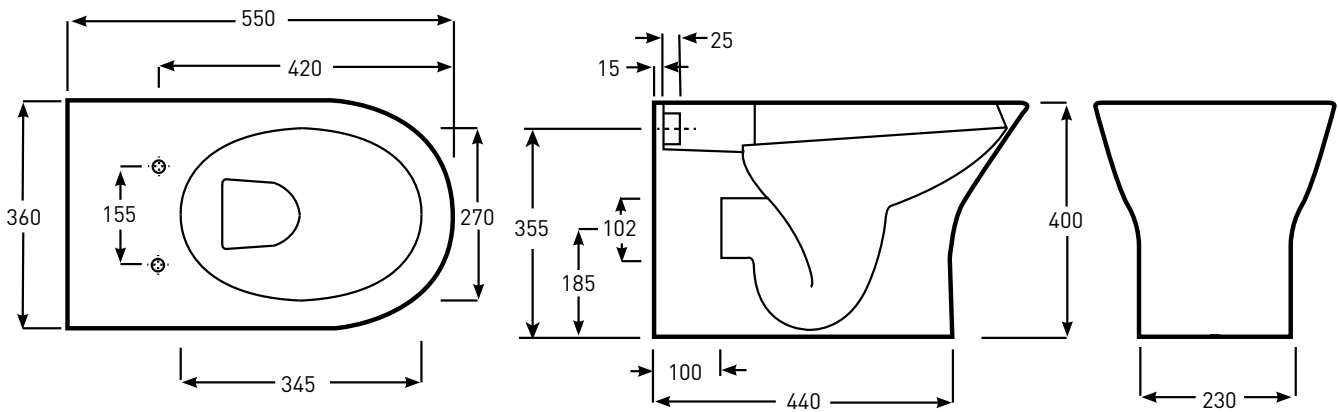

Phoenix

DESIGNED FOR YOU

Technical Data Sheet

Range: Sanitaryware

Type: Amore Back to Wall WC

Code: AM044

Version/Date: v3 03/20

Information:

In line with the CE standards for this type of product, there may be a manufacturers tolerance of approximately +/- 2% on the overall dimensions and finish on these products. As per our terms and conditions of guarantee, we cannot be held responsible for the use of dimensions shown for first fix without the actual products on site. All dimensions stated are nominal and are subject to manufacturing tolerances.

Notes: Drawings may not be to scale. All dimensions in mm unless otherwise stated. Information correct at time of printing but subject to change at any time.