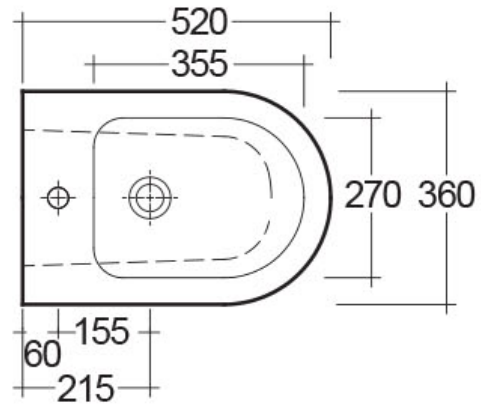

# Phoenix

DESIGNED FOR YOU

Technical Data Sheet

Range: Sanitaryware

Type: Amore Wall Hung Bidet

Code: AM030

Version/Date: v2 03/20

In line with the CE standards for this type of product, there may be a manufacturers tolerance of approximately +/- 2% on the overall dimensions and finish on these products. As per our terms and conditions of guarantee, we cannot be held responsible for the use of dimensions shown for first fix without the actual products on site. All dimensions stated are nominal and are subject to manufacturing tolerances.

Notes: Drawings may not be to scale. All dimensions in mm unless otherwise stated. Information correct at time of printing but subject to change at any time.