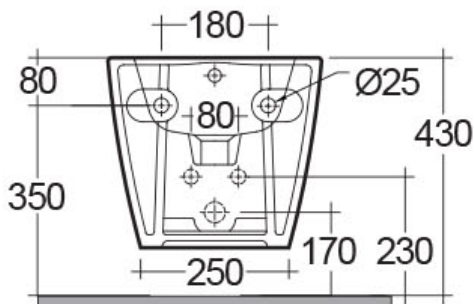

# Phoenix

DESIGNED FOR YOU

Technical Data Sheet

Range: Sanitaryware

Type: Amore Wall Hung Bidet

Code: AM030

Version/Date: v2 03/20

In line with the CE standards for this type of product, there may be a manufacturers tolerance of approximately +/- 2% on the overall dimensions and finish on these products. As per our terms and conditions of guarantee, we cannot be held responsible for the use of dimensions shown for first fix without the actual products on site. All dimensions stated are nominal and are subject to manufacturing tolerances.

Notes: Drawings may not be to scale. All dimensions in mm unless otherwise stated. Information correct at time of printing but subject to change at any time.