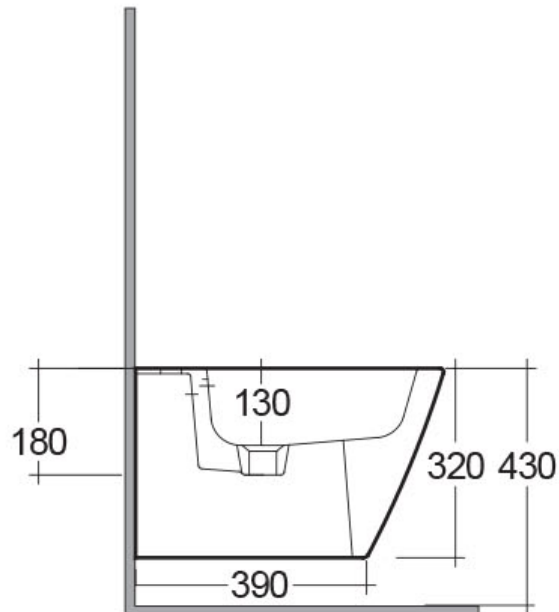

# Phoenix

DESIGNED FOR YOU

Technical Data Sheet

Range: Sanitaryware

Type: Amore Wall Hung Bidet

Code: AM030

Version/Date: v2 03/20

In line with the CE standards for this type of product, there may be a manufacturers tolerance of approximately +/- 2% on the overall dimensions and finish on these products. As per our terms and conditions of guarantee, we cannot be held responsible for the use of dimensions shown for first fix without the actual products on site. All dimensions stated are nominal and are subject to manufacturing tolerances.

Notes: Drawings may not be to scale. All dimensions in mm unless otherwise stated. Information correct at time of printing but subject to change at any time.