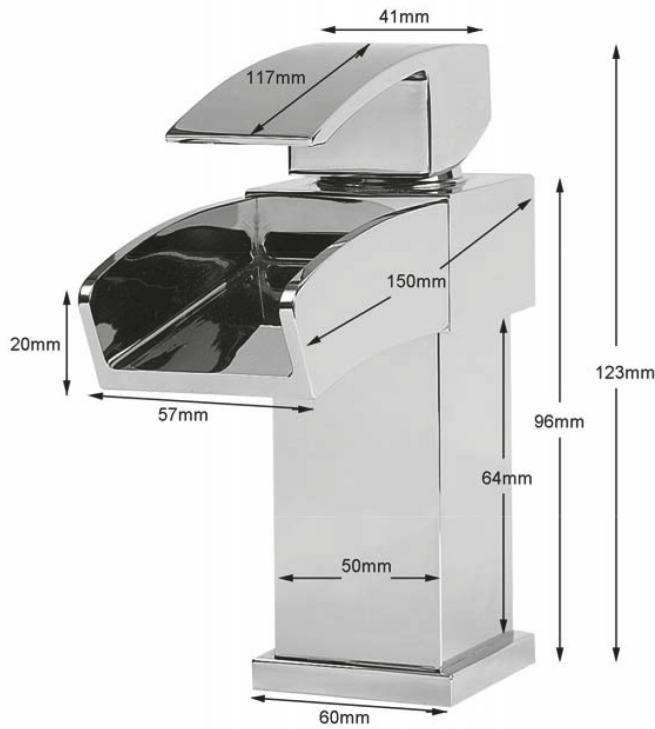

Phoenix

DESIGNED FOR YOU

Technical Data Sheet

Range: Brassware
 Type: Kacie Basin Mono
 Code: AC009
 Version/Date: v1 09/16

Information:

0.2Bar(L/min)	0.5Bar(L/min)	1Bar(L/min)	2Bar(L/min)	3Bar(L/min)
3.6	5.4	7.3	10.8	13.4