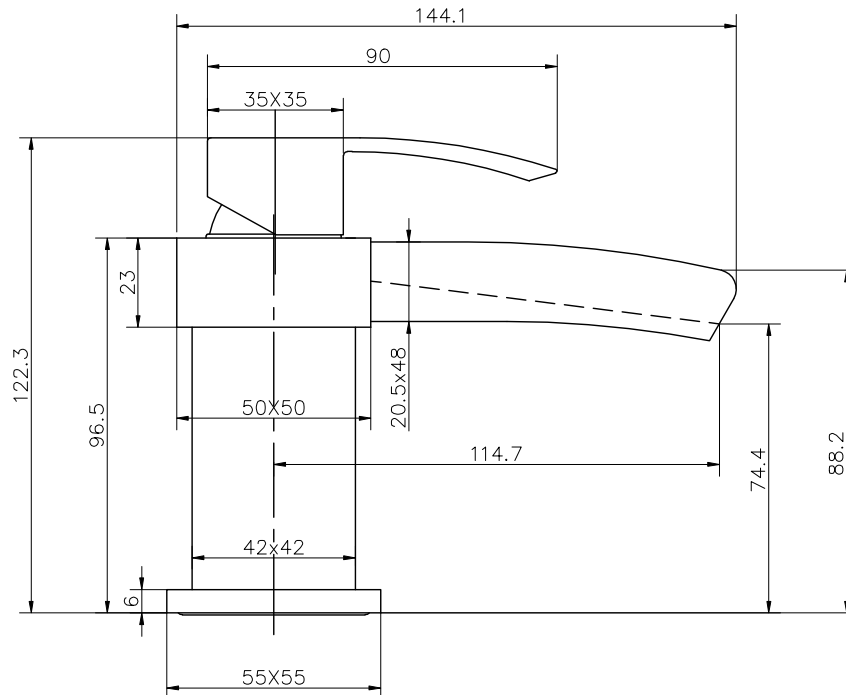

# Phoenix

DESIGNED FOR YOU

Technical Data Sheet

Range: Brassware  
 Type: Kacie Series Mini Mono Basin Mixer  
 Code: AC004  
 Version/Date: v1 09/16

### Information:

0.2Bar(L/min)	0.5Bar(L/min)	1Bar(L/min)	2Bar(L/min)	3Bar(L/min)
1.6	2.5	3.3	5.7	7

Notes: Drawings may not be to scale. All dimensions in mm unless otherwise stated. Information correct at time of printing but subject to change at any time.