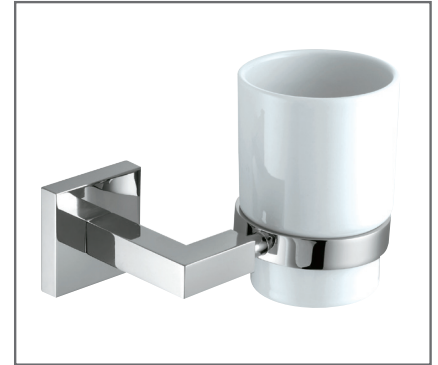

Phoenix

DESIGNED FOR YOU

Technical Data Sheet

Range: Accessories
Type: A07 Series
Code: A07003
Version/Date: v2 01/17

Information:

Guarantee/Aftercare: During installation extra care must be taken to avoid damaging the fittings. We provide a guarantee against faulty manufacture or materials (excluding serviceable parts), providing they have been installed, cared for and used in accordance with our instructions and good plumbing practice.