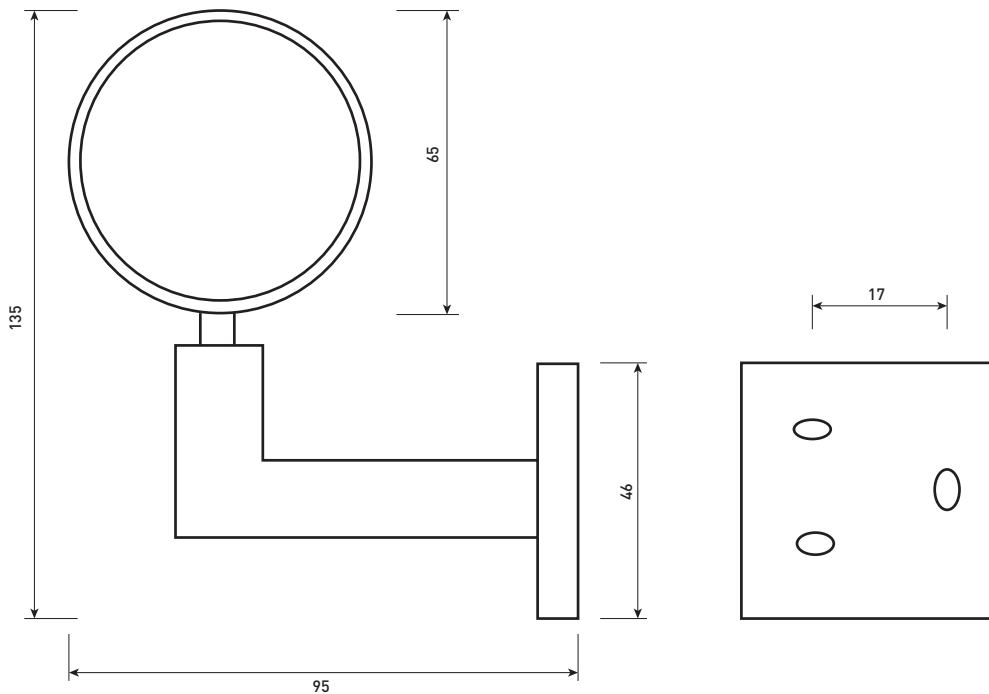

Phoenix

DESIGNED FOR YOU

Technical Data Sheet

Range: Accessories
Type: A07 Series
Code: A07003
Version/Date: v2 01/17

Information:

Guarantee/Aftercare: During installation extra care must be taken to avoid damaging the fittings. We provide a guarantee against faulty manufacture or materials (excluding serviceable parts), providing they have been installed, cared for and used in accordance with our instructions and good plumbing practice.

Notes: Drawings may not be to scale. All dimensions in mm unless otherwise stated. Information correct at time of printing but subject to change at any time.