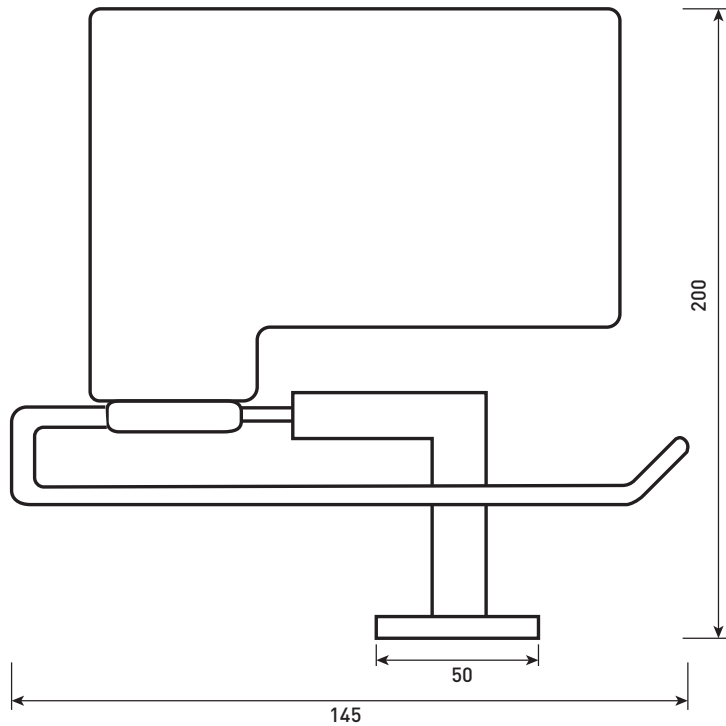

# Phoenix

DESIGNED FOR YOU

Technical Data Sheet

Range: Accessories

Type: A07 Series

Code: A07002

Version/Date: v2 01/17

Notes: Drawings may not be to scale. All dimensions in mm unless otherwise stated. Information correct at time of printing but subject to change at any time.