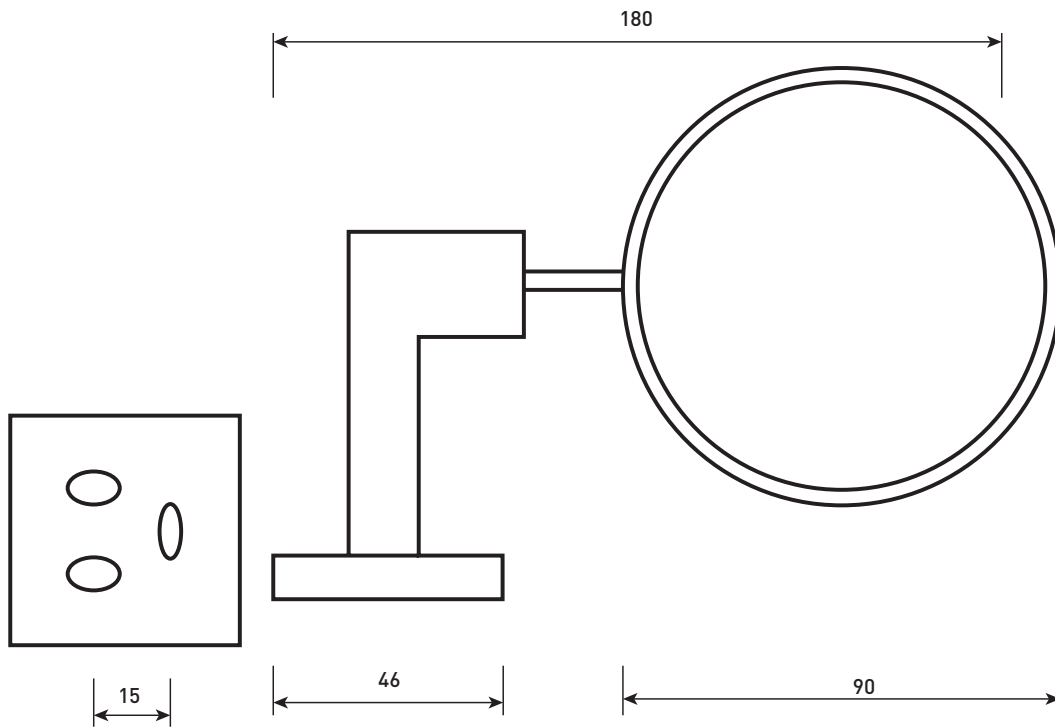

Phoenix

DESIGNED FOR YOU

Technical Data Sheet

Range:	Accessories
Type:	A07 Series
Code:	A07001
Version/Date:	v2 01/17

Information:

Guarantee/Aftercare: During installation extra care must be taken to avoid damaging the fittings. We provide a guarantee against faulty manufacture or materials (excluding serviceable parts), providing they have been installed, cared for and used in accordance with our instructions and good plumbing practice.

Notes: Drawings may not be to scale. All dimensions in mm unless otherwise stated. Information correct at time of printing but subject to change at any time.