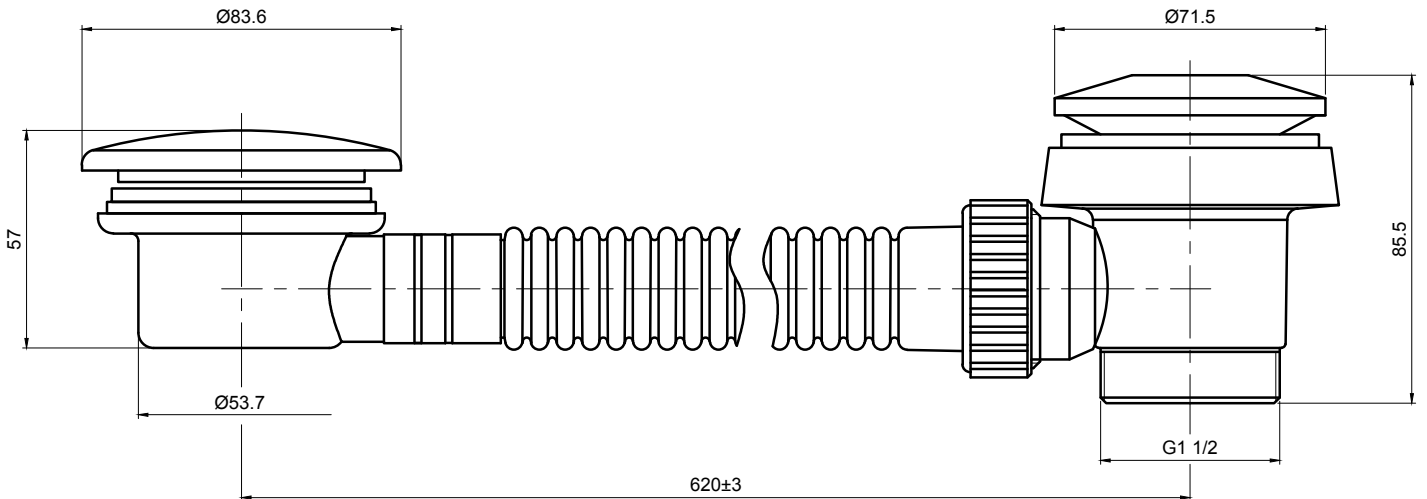

Range: Brassware
Type: Round Klik Bath Waste
Code: WA029
Version/Date: v1 07/21

Information:

Guarantee/Aftercare: During installation extra care must be taken to avoid damaging the fittings. We provide a guarantee against faulty manufacture or materials (excluding serviceable parts), providing they have been installed, cared for and used in accordance with our instructions and good plumbing practice. We recommend that all brassware is installed to allow access to serviceable parts as we cannot accept responsibility in the event that access is required.