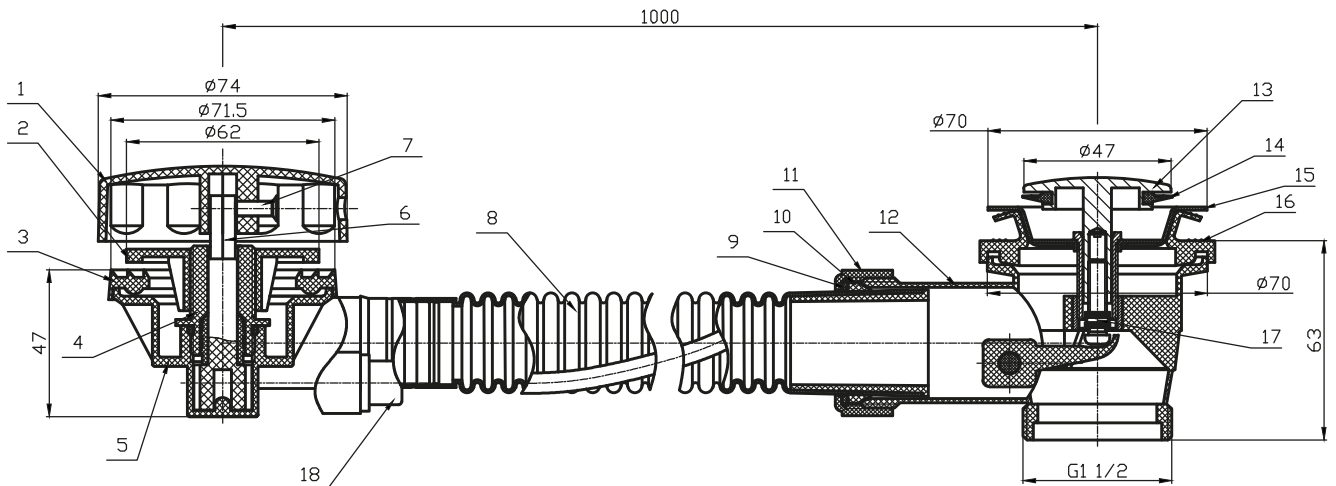

Range: Brassware
 Type: Round Pop Up Bath Waste
 Code: WA022
 Version/Date: v1 05/23

Information:

Guarantee/Aftercare: During installation extra care must be taken to avoid damaging the fittings. We provide a guarantee against faulty manufacture or materials (excluding serviceable parts), providing they have been installed, cared for and used in accordance with our instructions and good plumbing practice. We recommend that all brassware is installed to allow access to serviceable parts as we cannot accept responsibility in the event that access is required.