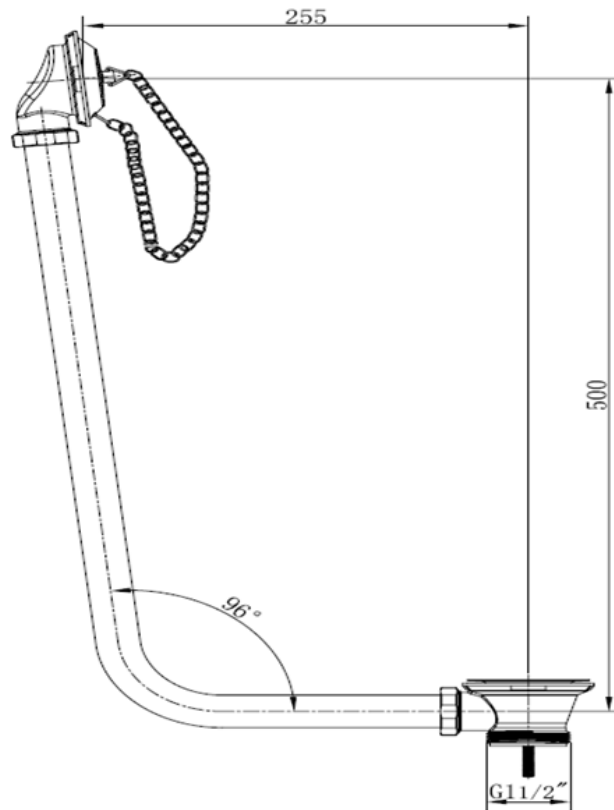

Range: Brassware

Type: Exposed Retainer Bath Waste

Code: WA006

Version/Date: v1 07/21

Information:

Guarantee/Aftercare: During installation extra care must be taken to avoid damaging the fittings. We provide a guarantee against faulty manufacture or materials (excluding serviceable parts), providing they have been installed, cared for and used in accordance with our instructions and good plumbing practice. We recommend that all brassware is installed to allow access to serviceable parts as we cannot accept responsibility in the event that access is required.