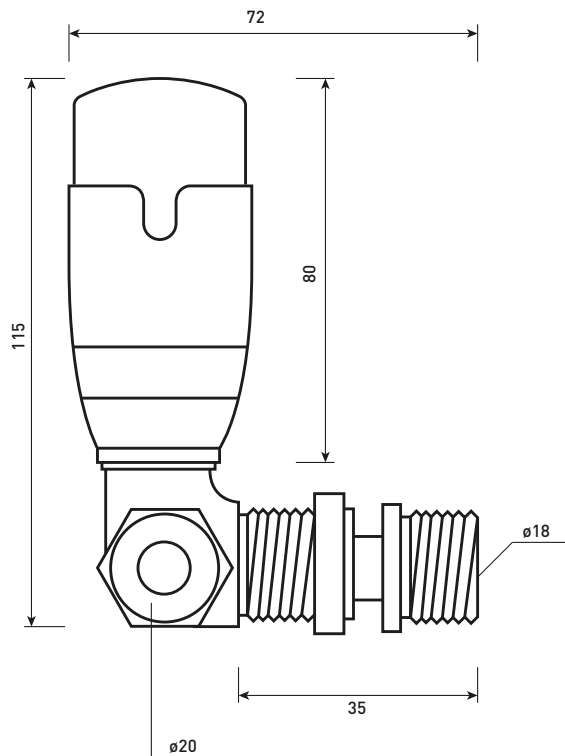

Range:	Radiator Valves
Type:	Corner Thermostatic Radiator Valve
Code:	VA015
Version/Date:	v3 11/22

**Information:** Not Bi-Directional

**Finishes:**

Chrome

**Guarantee/Aftercare:** During installation extra care must be taken to avoid damaging the fittings. We provide a guarantee against faulty manufacture or materials (excluding serviceable parts), providing they have been installed, cared for and used in accordance with our instructions and good plumbing practice.

Notes: Drawings may not be to scale. All dimensions in mm unless otherwise stated. Information correct at time of printing but subject to change at any time.