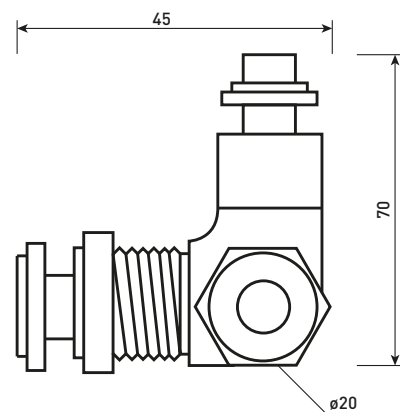

Range:	Radiator Valves
Type:	Corner Thermostatic Radiator Valve
Code:	VA015
Version/Date:	v3 11/22

**Information:** Not Bi-Directional

**Finishes:**

Chrome

**Guarantee/Aftercare:** During installation extra care must be taken to avoid damaging the fittings. We provide a guarantee against faulty manufacture or materials (excluding serviceable parts), providing they have been installed, cared for and used in accordance with our instructions and good plumbing practice.

Notes: Drawings may not be to scale. All dimensions in mm unless otherwise stated. Information correct at time of printing but subject to change at any time.