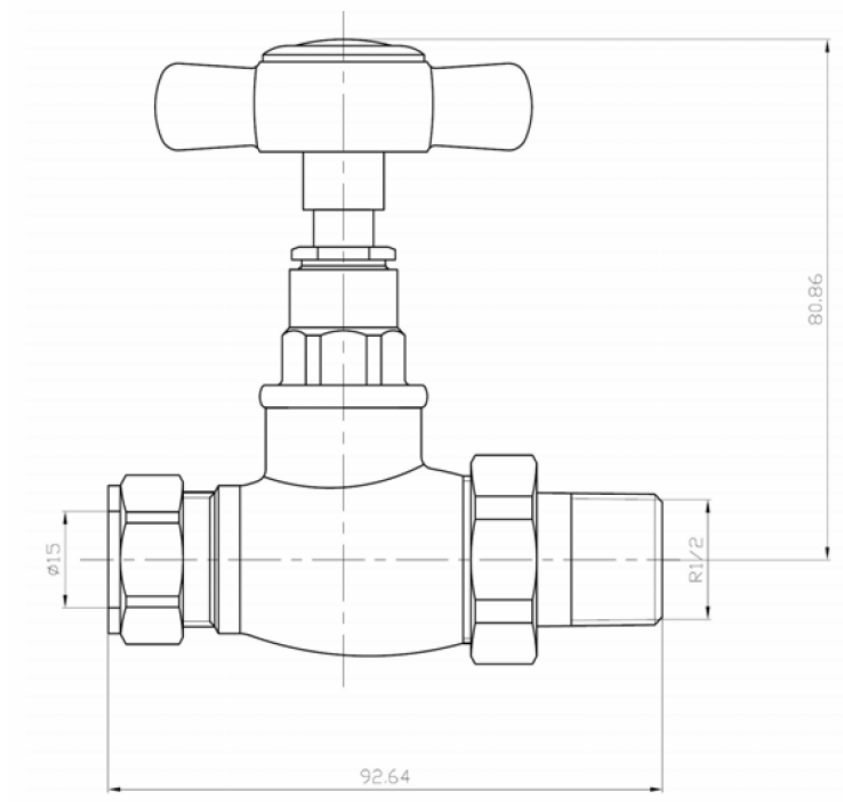

Range:	Radiator Valves
Type:	Traditional Straight Radiator Valves
Code:	VA006
Version/Date:	v3 11/22

Information: Not Bi-Directional

Finishes:

Chrome

Guarantee/Aftercare: During installation extra care must be taken to avoid damaging the fittings. We provide a guarantee against faulty manufacture or materials (excluding serviceable parts), providing they have been installed, cared for and used in accordance with our instructions and good plumbing practice.