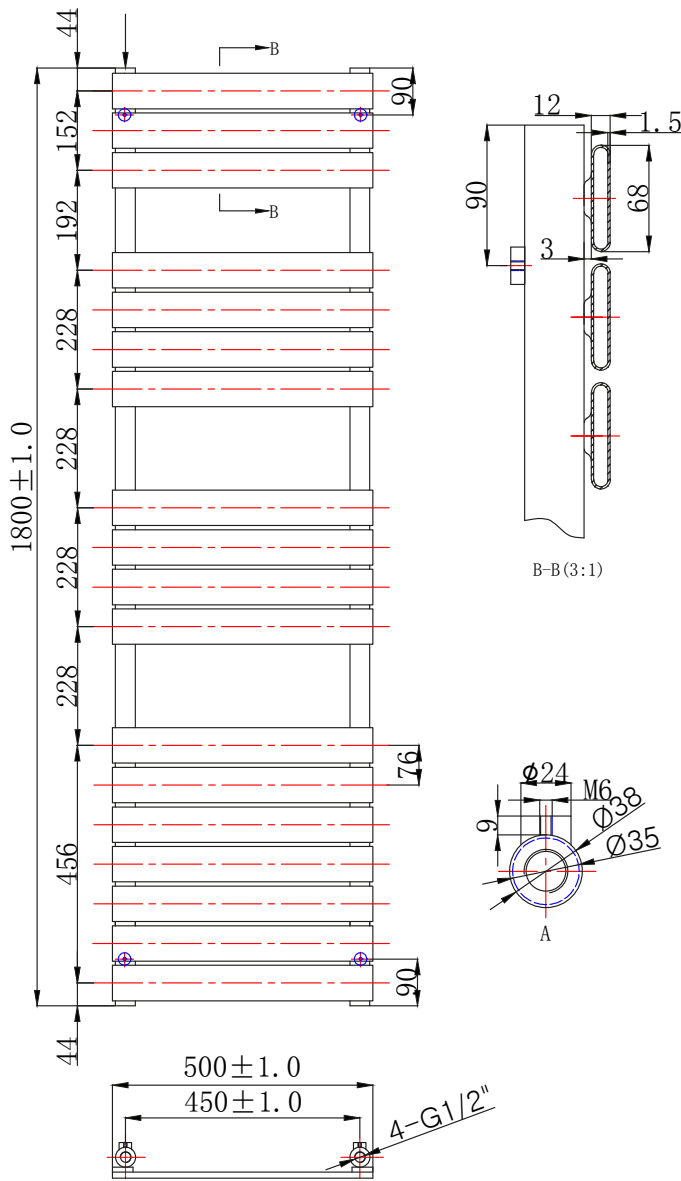

Range: Radiators
Type: Lune
Code: TR140
Version/Date: v1 04/23

1800 x 500 Image Shown

Information:

Height	Width	Pipe Centres	Wall to Pipe Centres	Watts	BTU's	Code
1800	500	450	90	1156	3944	TR140

This product is designed as a warmer of dry towels. Placing wet towels or garments on this product may result in the deterioration of the surface finish.