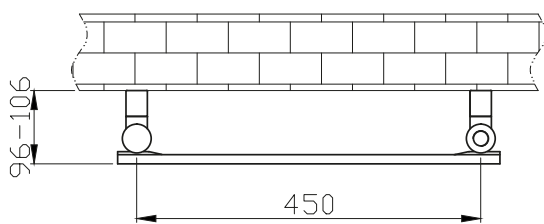

Range: Radiators
Type: Lune
Code: TR138
Version/Date: v1 04/23

1800 x 500 Image Shown

Information:

Height	Width	Pipe Centres	Wall to Pipe Centres	Watts	BTU's	Code
950	500	450	90	536	1829	TR138

This product is designed as a warmer of dry towels. Placing wet towels or garments on this product may result in the deterioration of the surface finish.