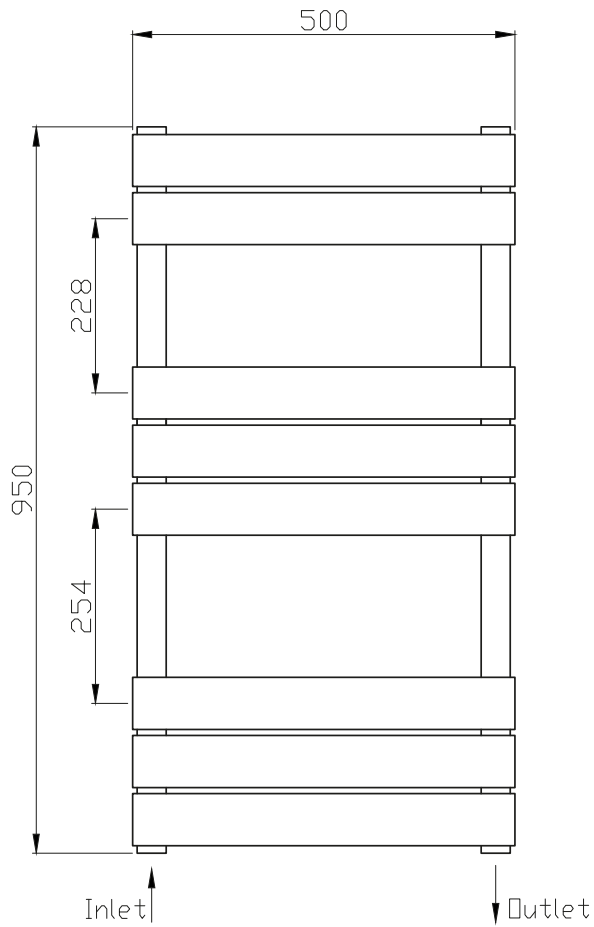

Range: Radiators
Type: Lune
Code: TR138
Version/Date: v1 04/23

1800 x 500 Image Shown

Information:

Height	Width	Pipe Centres	Wall to Pipe Centres	Watts	BTU's	Code
950	500	450	90	536	1829	TR138

This product is designed as a warmer of dry towels. Placing wet towels or garments on this product may result in the deterioration of the surface finish.