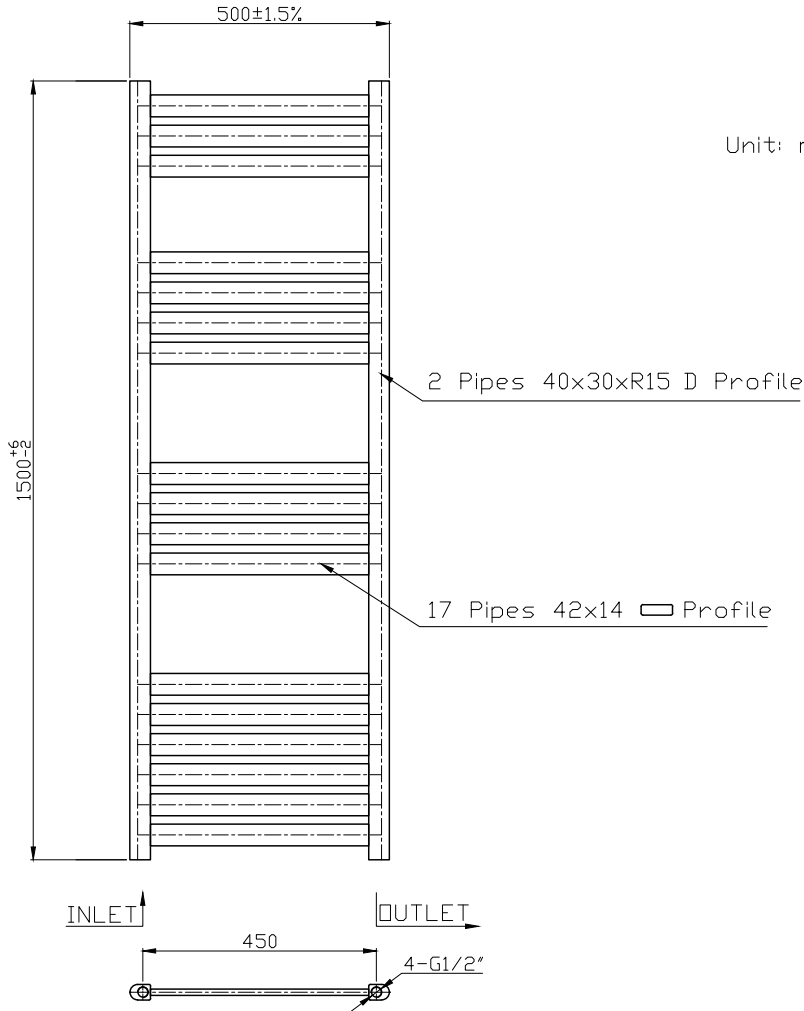

Range: Radiators

Type: Konnex

Code: TR080 TR081 TR082 TR083 TR084

Version/Date: v1 07/21

1200 x 500 Image Shown

This product is designed as a warmer of dry towels. Placing wet towels or garments on this product may result in the deterioration of the surface finish.

Height	Width	Pipe Centres	Wall to Pipe Centres	Watts	BTU's	Code
1500	500	450	65-85	595	2030	TR080
1500	500	450	65-85	753	2571	TR081 TR082 TR083 TR084

Guarantee/Aftercare: During installation extra care must be taken to avoid damaging the fittings. We provide a guarantee against faulty manufacture or materials (excluding serviceable parts), providing they have been installed, cared for and used in accordance with our instructions and good plumbing practice. We recommend that all brassware is installed to allow access to serviceable parts as we cannot accept responsibility in the event that access is required.