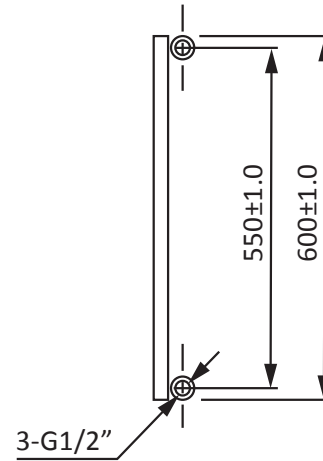

Range:	Radiators
Type:	Sharp
Code:	TR002
Version/Date:	v1 05/21

600 x 1000 Shown

Height	Width	Tapping Centres	Wall to Pipe Centres	Watts	BTU's
600	1000	1000	50	915	3123

This product is designed as a warmer of dry towels. Placing wet towels or garments on this product may result in the deterioration of the surface finish.