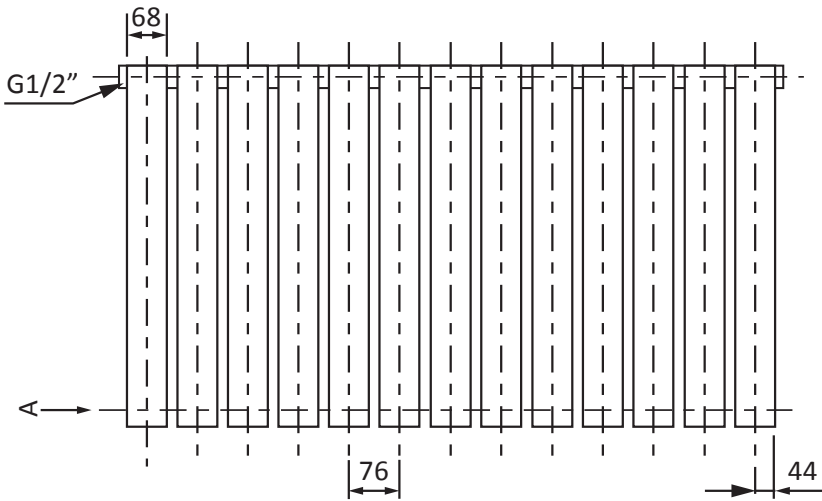

Range:	Radiators
Type:	Sharp
Code:	TR002
Version/Date:	v1 05/21

600 x 1000 Shown

Height	Width	Tapping Centres	Wall to Pipe Centres	Watts	BTU's
600	1000	1000	50	915	3123

This product is designed as a warmer of dry towels. Placing wet towels or garments on this product may result in the deterioration of the surface finish.