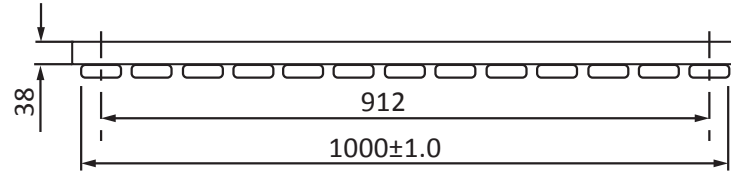

Range:	Radiators
Type:	Sharp
Code:	TR002
Version/Date:	v1 05/21

600 x 1000 Shown

Height	Width	Tapping Centres	Wall to Pipe Centres	Watts	BTU's
600	1000	1000	50	915	3123

This product is designed as a warmer of dry towels. Placing wet towels or garments on this product may result in the deterioration of the surface finish.