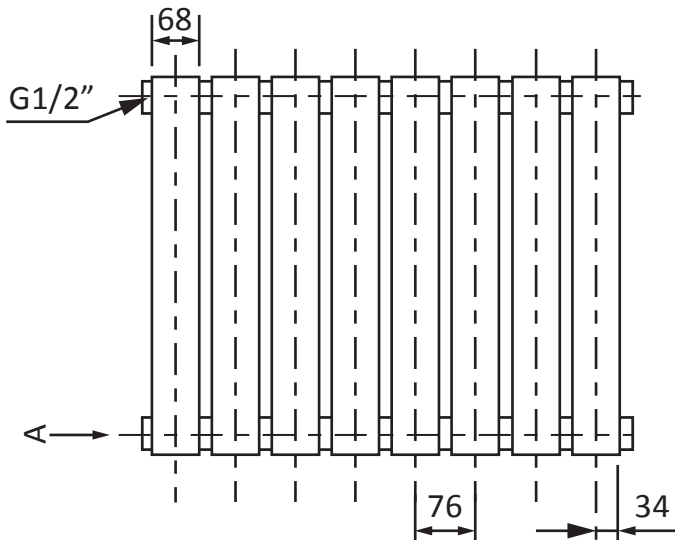

600 x 1000 Shown

Height	Width	Tapping Centres	Wall to Pipe Centres	Watts	BTU's
600	600	600	50	561	1916

This product is designed as a warmer of dry towels. Placing wet towels or garments on this product may result in the deterioration of the surface finish.