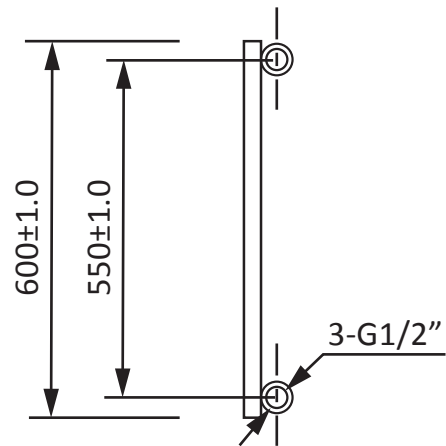

600 x 1000 Shown

Height	Width	Tapping Centres	Wall to Pipe Centres	Watts	BTU's
600	600	600	50	561	1916

This product is designed as a warmer of dry towels. Placing wet towels or garments on this product may result in the deterioration of the surface finish.