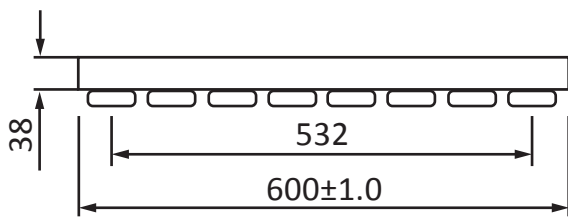

600 x 1000 Shown

Height	Width	Tapping Centres	Wall to Pipe Centres	Watts	BTU's
600	600	600	50	561	1916

This product is designed as a warmer of dry towels. Placing wet towels or garments on this product may result in the deterioration of the surface finish.