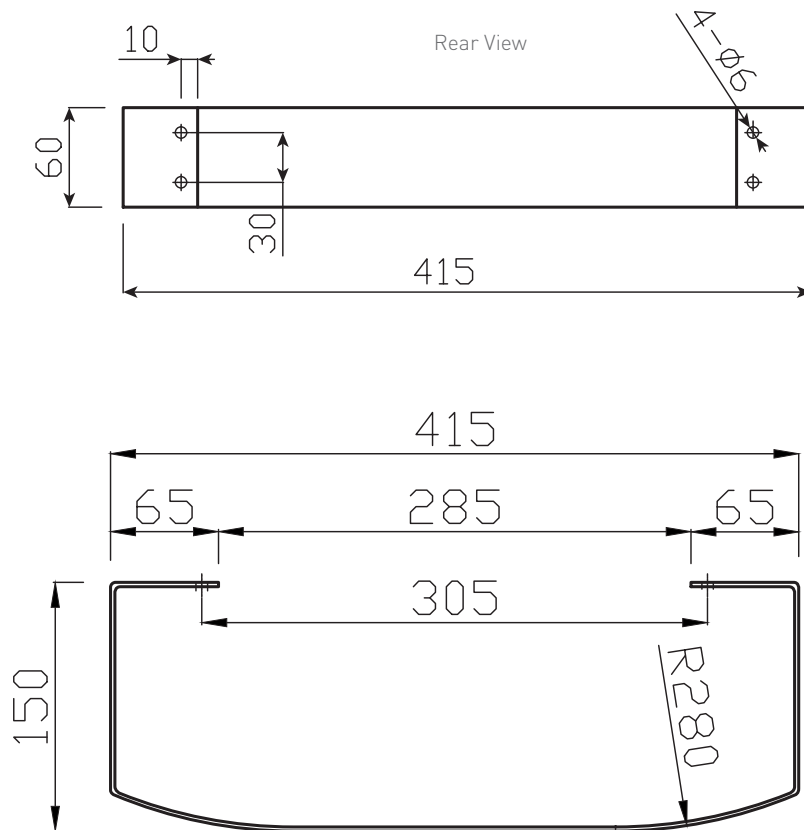

# Phoenix

DESIGNED FOR YOU

Technical Data Sheet

Range: Radiators  
 Type: Chrome Towel Rail  
 Code: TH008  
 Version/Date: v1 04/17

Information:

Finishes:

Chrome

**Guarantee/Aftercare:** During installation extra care must be taken to avoid damaging the fittings. We provide a guarantee against faulty manufacture or materials (excluding serviceable parts), providing they have been installed, cared for and used in accordance with our instructions and good plumbing practice. All products installed in a commercial environment carry a 12 month guarantee. We cannot be held responsible for the use of incorrect dimensions shown for first fix without the actual products on site. All dimensions stated are nominal and are subject to manufacturing tolerances.

Notes: Drawings may not be to scale. All dimensions in mm unless otherwise stated. Information correct at time of printing but subject to change at any time.