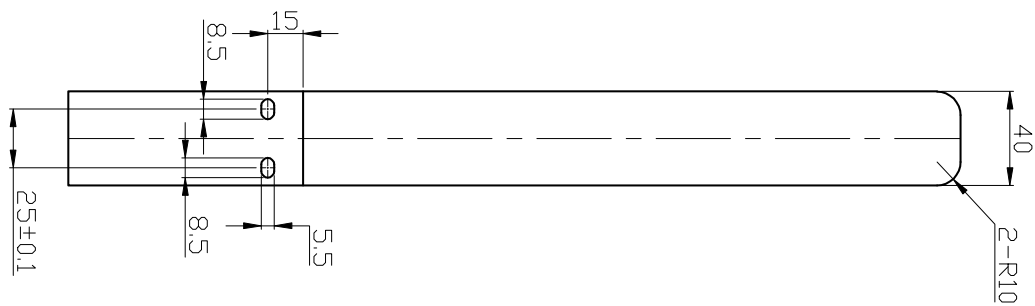

Range: Radiators
Type: Chrome Towel Rail
Code: TH005
Version/Date: v4 03/22

Information:

Guarantee/Aftercare: During installation extra care must be taken to avoid damaging the fittings. We provide a guarantee against faulty manufacture or materials (excluding serviceable parts), providing they have been installed, cared for and used in accordance with our instructions and good plumbing practice. All products installed in a commercial environment carry a 12 month guarantee. We cannot be held responsible for the use of incorrect dimensions shown for first fix without the actual products on site. All dimensions stated are nominal and are subject to manufacturing tolerances.