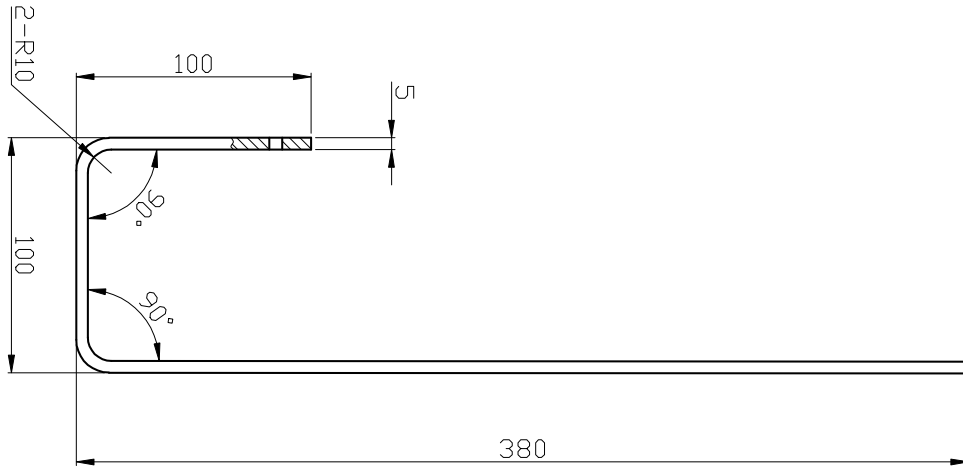

Range: Radiators
Type: Chrome Towel Rail
Code: TH005
Version/Date: v4 03/22

Information:

Guarantee/Aftercare: During installation extra care must be taken to avoid damaging the fittings. We provide a guarantee against faulty manufacture or materials (excluding serviceable parts), providing they have been installed, cared for and used in accordance with our instructions and good plumbing practice. All products installed in a commercial environment carry a 12 month guarantee. We cannot be held responsible for the use of incorrect dimensions shown for first fix without the actual products on site. All dimensions stated are nominal and are subject to manufacturing tolerances.