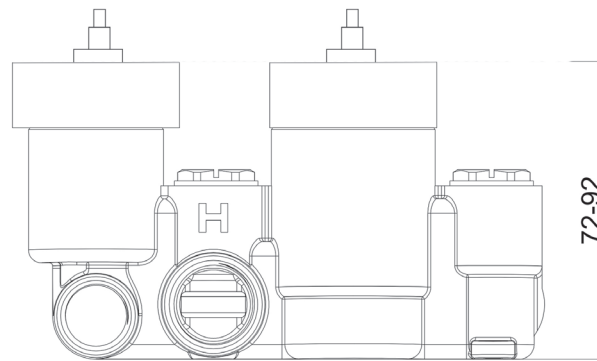

Phoenix

DESIGNED FOR YOU

Technical Data Sheet

Range: Concealed Thermostatic Valves

Type: Twin Valve - Dual Function & Bath Spout

Code: SV045 SQ/CU/RO

Version/Date: v1 04/17

Finishes: