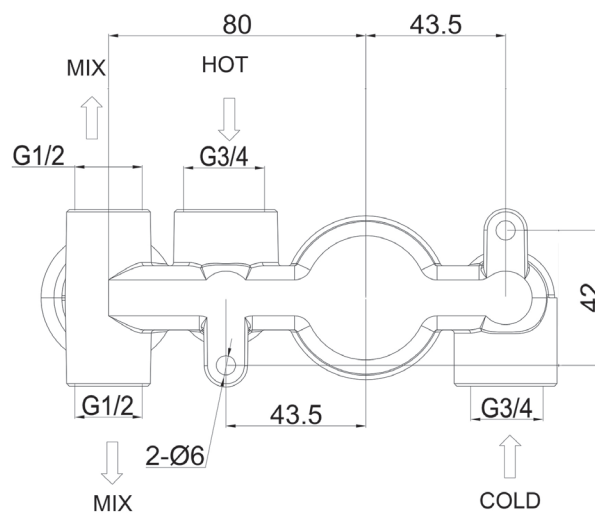

Phoenix

DESIGNED FOR YOU

Technical Data Sheet

Range: Concealed Thermostatic Valves

Type: Twin Valve - Dual Function & Bath Spout

Code: SV045 SQ/CU/RO

Version/Date: v1 04/17

Finishes:

Notes: Drawings may not be to scale. All dimensions in mm unless otherwise stated. Information correct at time of printing but subject to change at any time.