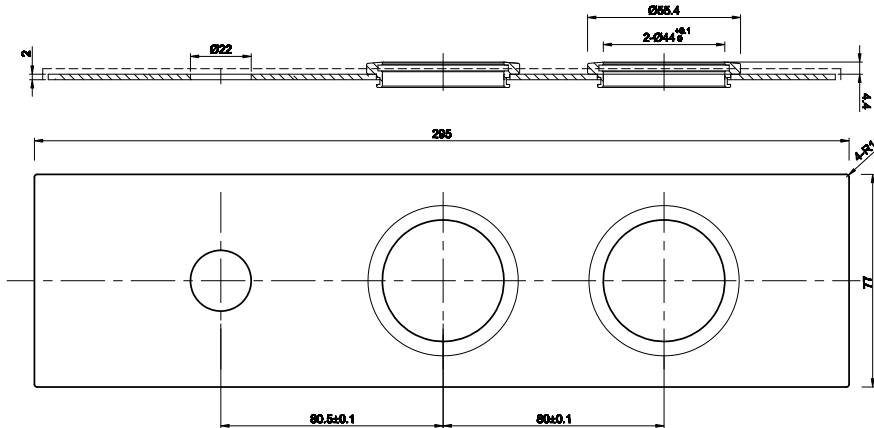

Phoenix

DESIGNED FOR YOU

Technical Data Sheet

Range: Concealed Thermostatic Valves

Type: Twin Valve - Dual Function & Bath Spout

Code: SV045 SQ/CU/RO

Version/Date: v1 04/17

Finishes:

Notes: Drawings may not be to scale. All dimensions in mm unless otherwise stated. Information correct at time of printing but subject to change at any time.