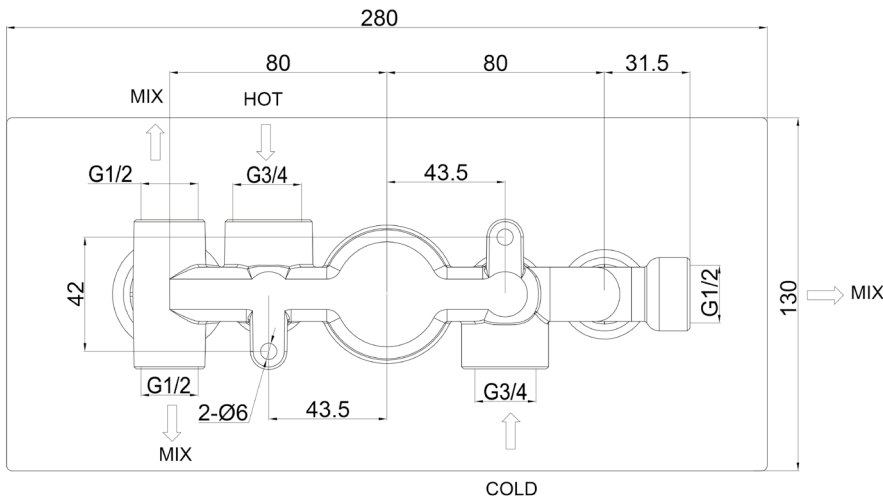

Phoenix

DESIGNED FOR YOU

Technical Data Sheet

Range: Showering Solutions
 Type: Concealed Thermostatic Valves
 Code: SV040TR
 Version/Date: v2 06/20

Information:

In line with general installation practice this thermostatic shower valve may require calibration to suit the plumbing system it is installed on. A balanced pressure is recommended for optimum performance.

Notes: Drawings may not be to scale. All dimensions in mm unless otherwise stated. Information correct at time of printing but subject to change at any time.