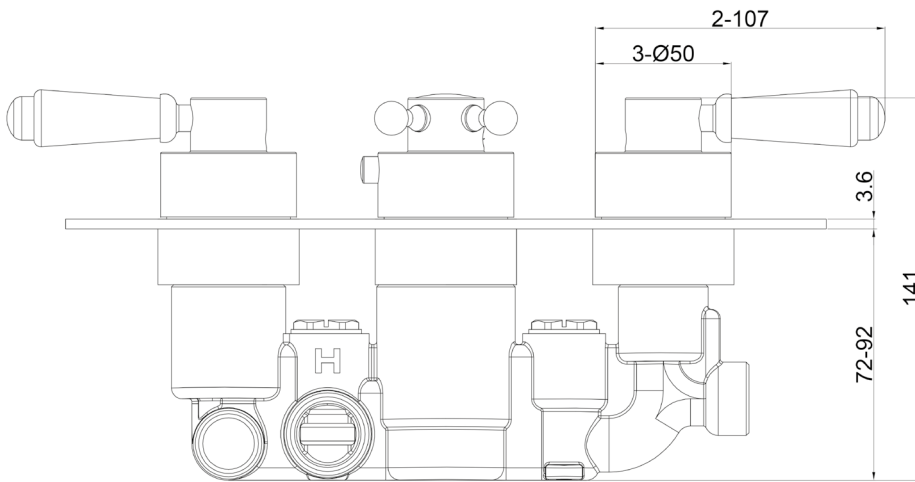

Phoenix

DESIGNED FOR YOU

Technical Data Sheet

Range: Showering Solutions
 Type: Concealed Thermostatic Valves
 Code: SV040TR
 Version/Date: v2 06/20

Information:

In line with general installation practice this thermostatic shower valve may require calibration to suit the plumbing system it is installed on. A balanced pressure is recommended for optimum performance.

Notes: Drawings may not be to scale. All dimensions in mm unless otherwise stated. Information correct at time of printing but subject to change at any time.