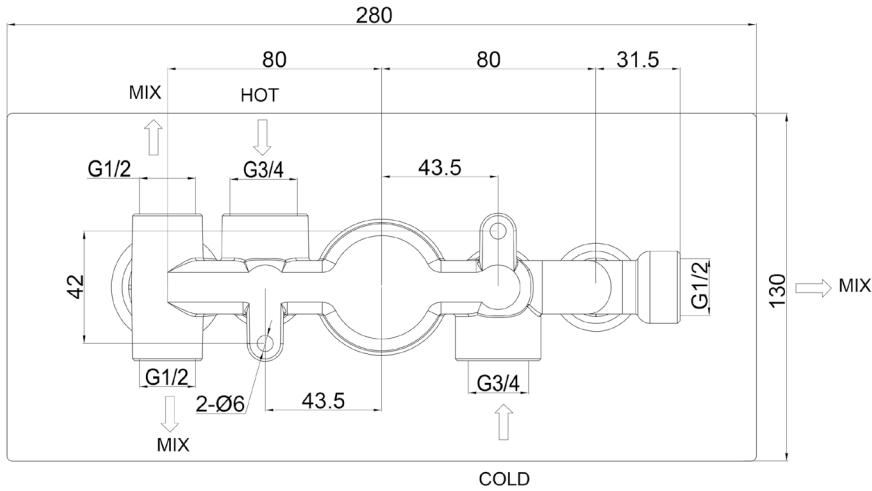

# Phoenix

DESIGNED FOR YOU

Technical Data Sheet

Range: Showering Solutions

Type: Concealed Thermostatic Valves

Code: SV040RO

Version/Date: v2 06/20

#### Information:

In line with general installation practice this thermostatic shower valve may require calibration to suit the plumbing system it is installed on. A balanced pressure is recommended for optimum performance.