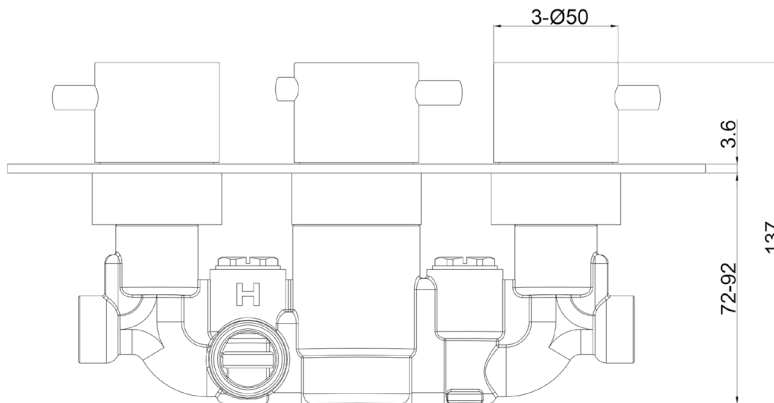

Phoenix

DESIGNED FOR YOU

Technical Data Sheet

Range: Showering Solutions
 Type: Concealed Thermostatic Valves
 Code: SV039R0
 Version/Date: v2 06/20

Information:

In line with general installation practice this thermostatic shower valve may require calibration to suit the plumbing system it is installed on. A balanced pressure is recommended for optimum performance.

Notes: Drawings may not be to scale. All dimensions in mm unless otherwise stated. Information correct at time of printing but subject to change at any time.