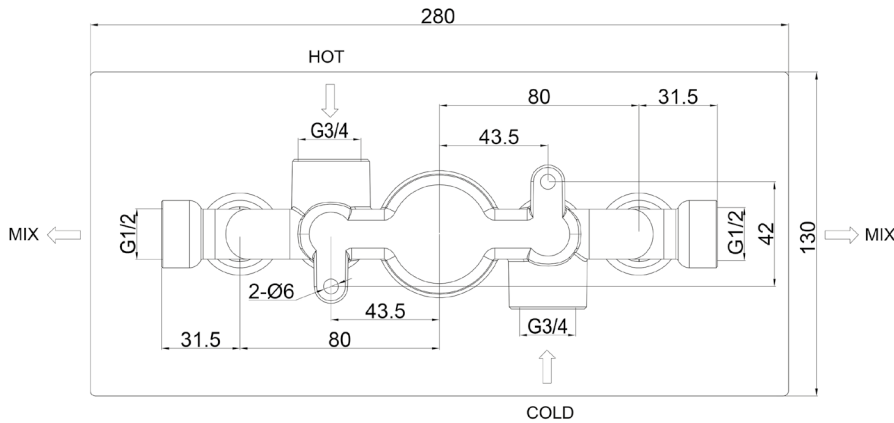

Phoenix

DESIGNED FOR YOU

Technical Data Sheet

Range: Showering Solutions
 Type: Concealed Thermostatic Valves
 Code: SV039R0
 Version/Date: v2 06/20

Information:

In line with general installation practice this thermostatic shower valve may require calibration to suit the plumbing system it is installed on. A balanced pressure is recommended for optimum performance.

Notes: Drawings may not be to scale. All dimensions in mm unless otherwise stated. Information correct at time of printing but subject to change at any time.