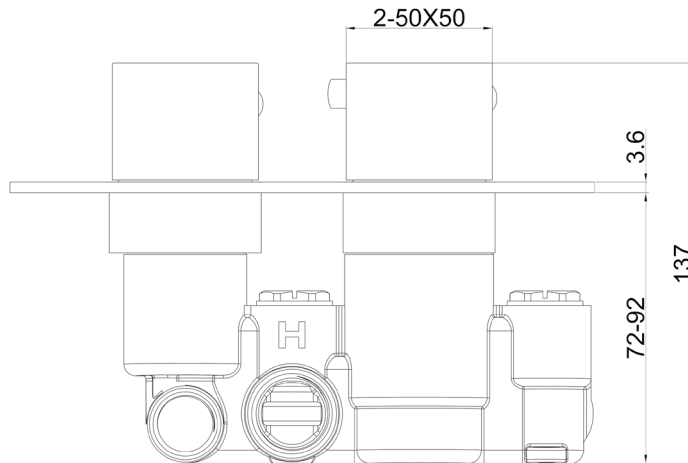

Phoenix

DESIGNED FOR YOU

Technical Data Sheet

Range: Showering Solutions
 Type: Concealed Thermostatic Valves
 Code: SV038SQ
 Version/Date: v2 06/20

Information:

In line with general installation practice this thermostatic shower valve may require calibration to suit the plumbing system it is installed on. A balanced pressure is recommended for optimum performance.

Notes: Drawings may not be to scale. All dimensions in mm unless otherwise stated. Information correct at time of printing but subject to change at any time.