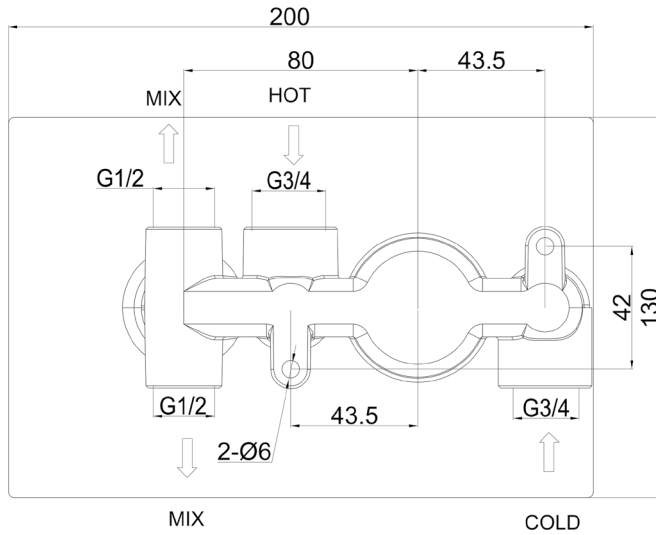

Phoenix

DESIGNED FOR YOU

Technical Data Sheet

Range: Showering Solutions
 Type: Concealed Thermostatic Valves
 Code: SV038SQ
 Version/Date: v2 06/20

Information:

In line with general installation practice this thermostatic shower valve may require calibration to suit the plumbing system it is installed on. A balanced pressure is recommended for optimum performance.

Notes: Drawings may not be to scale. All dimensions in mm unless otherwise stated. Information correct at time of printing but subject to change at any time.