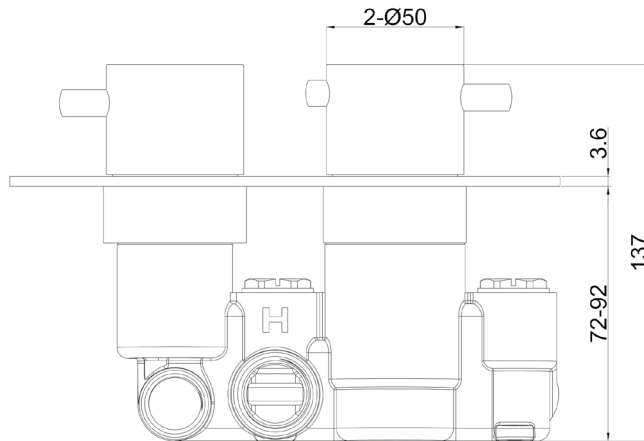

Phoenix

DESIGNED FOR YOU

Technical Data Sheet

Range: Showering Solutions
 Type: Concealed Thermostatic Valves
 Code: SV038RO
 Version/Date: v3 06/20

Information:

In line with general installation practice this thermostatic shower valve may require calibration to suit the plumbing system it is installed on. A balanced pressure is recommended for optimum performance.

Notes: Drawings may not be to scale. All dimensions in mm unless otherwise stated. Information correct at time of printing but subject to change at any time.