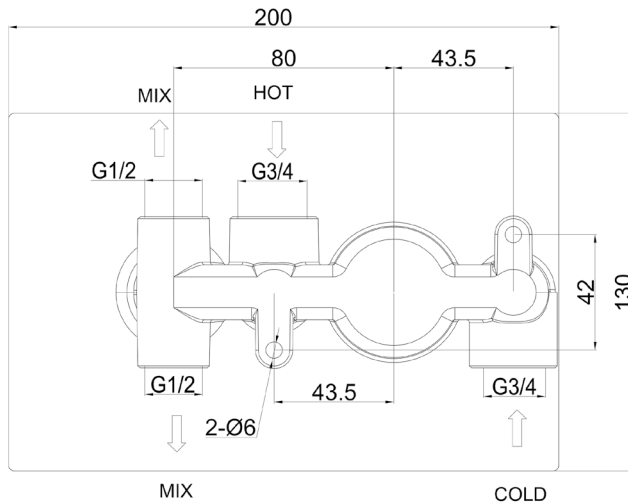

Phoenix

DESIGNED FOR YOU

Technical Data Sheet

Range: Showering Solutions
 Type: Concealed Thermostatic Valves
 Code: SV038RO
 Version/Date: v3 06/20

Information:

In line with general installation practice this thermostatic shower valve may require calibration to suit the plumbing system it is installed on. A balanced pressure is recommended for optimum performance.

Notes: Drawings may not be to scale. All dimensions in mm unless otherwise stated. Information correct at time of printing but subject to change at any time.