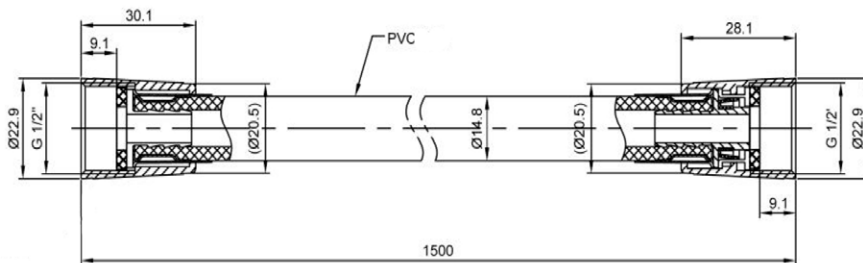

PHOENIX

THE RETAIL BRAND

TECHNICAL DATA SHEET

Range: Showering
Type: Luxury Slide Rails
Code: SR004
Version/Date: v1 09/21

Hose

Guarantee/Aftercare: During installation extra care must be taken to avoid damaging the fittings. We provide a guarantee against faulty manufacture or materials (excluding serviceable parts), providing they have been installed, cared for and used in accordance with our instructions and good plumbing practice.