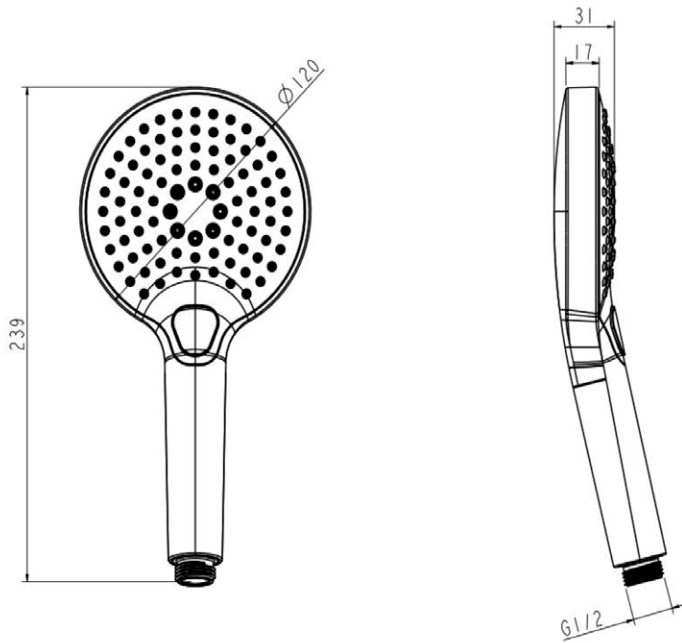

PHOENIX

THE RETAIL BRAND

TECHNICAL DATA SHEET

Range: Showering
Type: Luxury Slide Rails
Code: SR004
Version/Date: v1 09/21

Hose

Guarantee/Aftercare: During installation extra care must be taken to avoid damaging the fittings. We provide a guarantee against faulty manufacture or materials (excluding serviceable parts), providing they have been installed, cared for and used in accordance with our instructions and good plumbing practice.