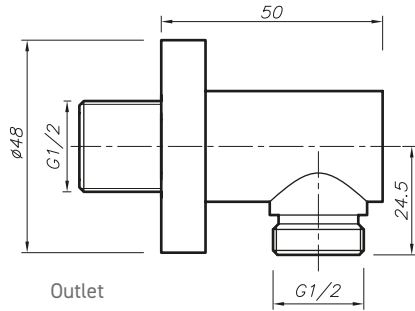

PHOENIX

THE RETAIL BRAND

TECHNICAL DATA SHEET

Range: Showering
Type: Luxury Slide Rails
Code: SR004
Version/Date: v1 09/21

Hose

Guarantee/Aftercare: During installation extra care must be taken to avoid damaging the fittings. We provide a guarantee against faulty manufacture or materials (excluding serviceable parts), providing they have been installed, cared for and used in accordance with our instructions and good plumbing practice.