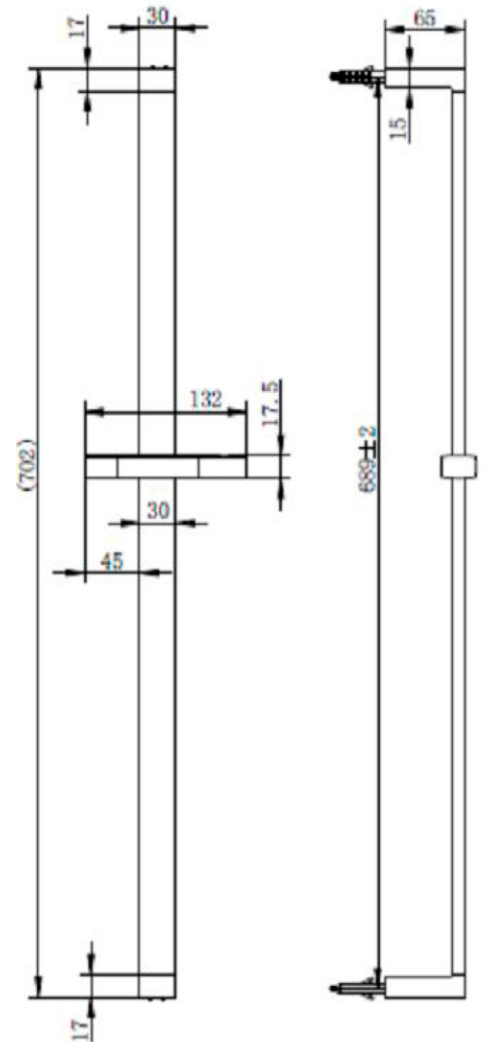

PHOENIX

THE RETAIL BRAND

TECHNICAL DATA SHEET

Range: Showering
Type: Luxury Slide Rails
Code: SR004
Version/Date: v1 09/21

Hose

Guarantee/Aftercare: During installation extra care must be taken to avoid damaging the fittings. We provide a guarantee against faulty manufacture or materials (excluding serviceable parts), providing they have been installed, cared for and used in accordance with our instructions and good plumbing practice.