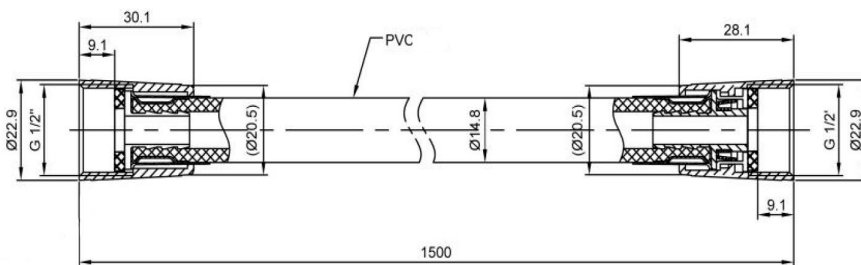

Hose

Guarantee/Aftercare: During installation extra care must be taken to avoid damaging the fittings. We provide a guarantee against faulty manufacture or materials (excluding serviceable parts), providing they have been installed, cared for and used in accordance with our instructions and good plumbing practice.