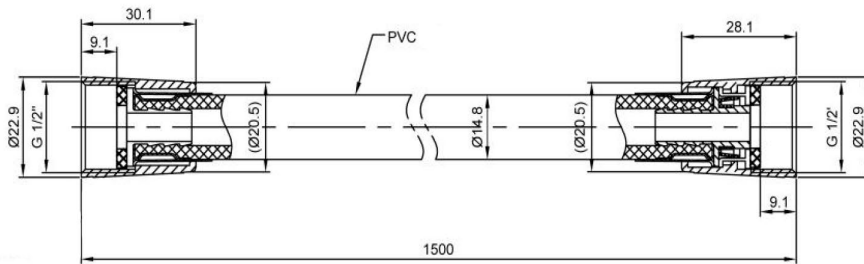

Hose

Guarantee/Aftercare: During installation extra care must be taken to avoid damaging the fittings. We provide a guarantee against faulty manufacture or materials (excluding serviceable parts), providing they have been installed, cared for and used in accordance with our instructions and good plumbing practice.