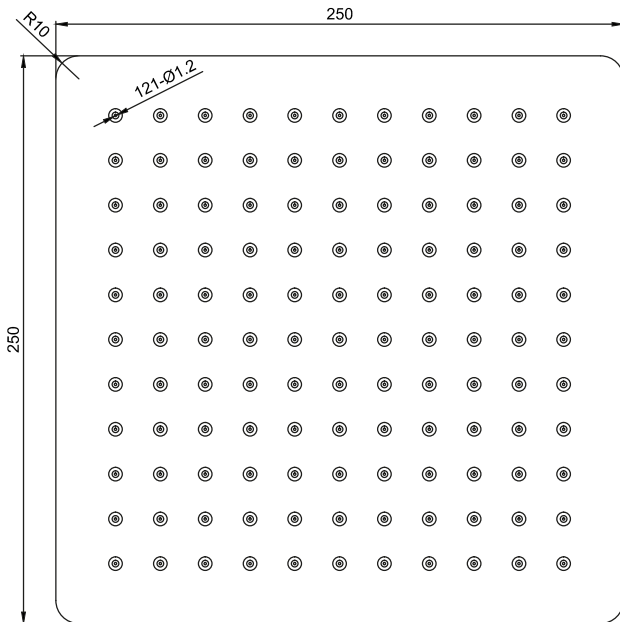

Range: Shower Heads
 Type: 250mm Square Head
 Code: SLH012
 Version/Date: v1 04/23

Information:

Guarantee/Aftercare: During installation extra care must be taken to avoid damaging the fittings. We provide a guarantee against faulty manufacture or materials (excluding serviceable parts), providing they have been installed, cared for and used in accordance with our instructions and good plumbing practice. We recommend that all brassware is installed to allow access to serviceable parts as we cannot accept responsibility in the event that access is required.