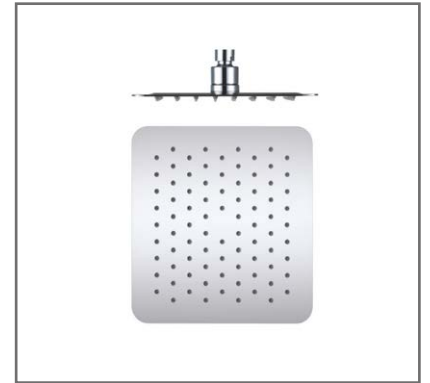

Range: Shower Heads
 Type: 250mm Square Head
 Code: SLH012
 Version/Date: v1 04/23

Information:

Guarantee/Aftercare: During installation extra care must be taken to avoid damaging the fittings. We provide a guarantee against faulty manufacture or materials (excluding serviceable parts), providing they have been installed, cared for and used in accordance with our instructions and good plumbing practice. We recommend that all brassware is installed to allow access to serviceable parts as we cannot accept responsibility in the event that access is required.

Finishes:

Chrome