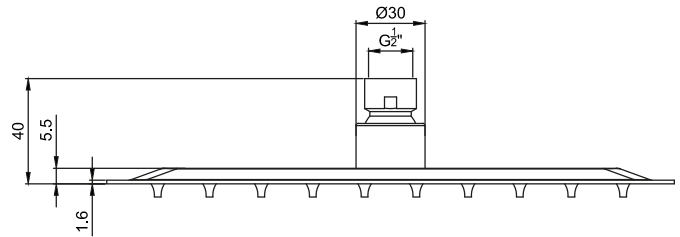

Range: Shower Heads
 Type: 250mm Square Head
 Code: SLH012
 Version/Date: v1 04/23

Information:

Guarantee/Aftercare: During installation extra care must be taken to avoid damaging the fittings. We provide a guarantee against faulty manufacture or materials (excluding serviceable parts), providing they have been installed, cared for and used in accordance with our instructions and good plumbing practice. We recommend that all brassware is installed to allow access to serviceable parts as we cannot accept responsibility in the event that access is required.