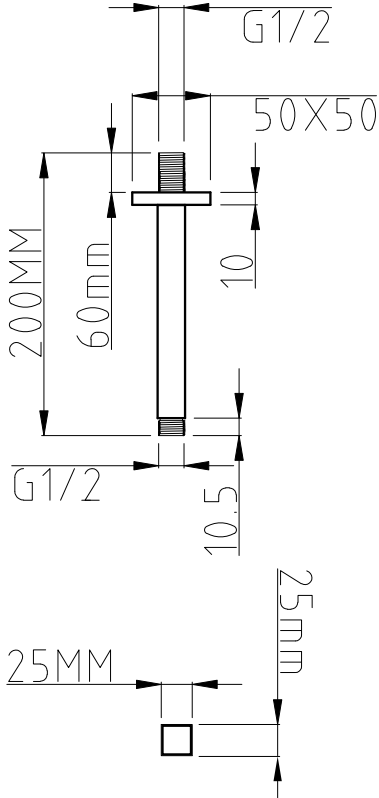

Range: Shower Heads

Type: 250mm Square Head & Ceiling Arm

Code: SH072

Version/Date: v1 05/23

Information:

**Guarantee/Aftercare:** During installation extra care must be taken to avoid damaging the fittings. We provide a guarantee against faulty manufacture or materials (excluding serviceable parts), providing they have been installed, cared for and used in accordance with our instructions and good plumbing practice. We recommend that all brassware is installed to allow access to serviceable parts as we cannot accept responsibility in the event that access is required.