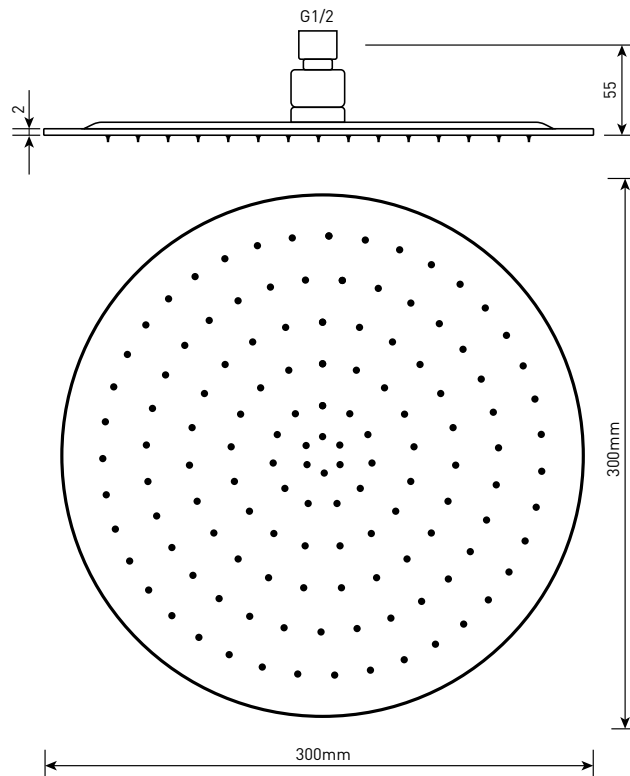

Range: Showering Solutions
 Type: Stainless Steel Shower Heads
 Code: SH044
 Version/Date: v3 08/21

Guarantee/Aftercare: During installation extra care must be taken to avoid damaging the fittings. We provide a guarantee against faulty manufacture or materials (excluding serviceable parts), providing they have been installed, cared for and used in accordance with our instructions and good plumbing practice.