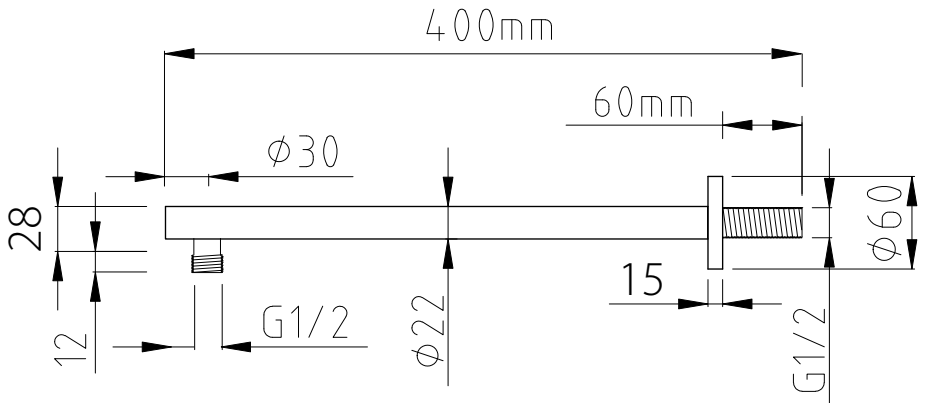

Range: Showering Solutions
 Type: Stainless Steel Shower Heads
 Code: SH044
 Version/Date: v3 08/21

Guarantee/Aftercare: During installation extra care must be taken to avoid damaging the fittings. We provide a guarantee against faulty manufacture or materials (excluding serviceable parts), providing they have been installed, cared for and used in accordance with our instructions and good plumbing practice.